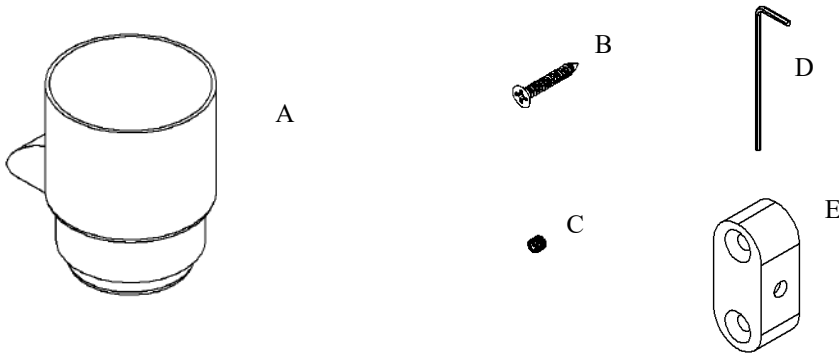

Exhilarating by Design

Volkano Summit Glass Tumbler Installation Guide

Code: V63553, V63554, V63555

Parts Included	QTY
A - Tumbler	1
B - Screw	2
C - Set Screw	1
D - Allen Key	1
E - Bracket	1

Model #	Description	Finish	Weight (lb)	WxHxD (mm)	WxHxD (Inches)	Metal Type
V63553	Summit Glass Tumbler	Chrome	0.858	127 x 102 x 102	5 x 4 x 4	Brass
V63554	Summit Glass Tumbler	Brushed Nickel	0.858	127 x 102 x 102	5 x 4 x 4	Brass
V63555	Summit Glass Tumbler	Matte Black	0.858	127 x 102 x 102	5 x 4 x 4	Brass