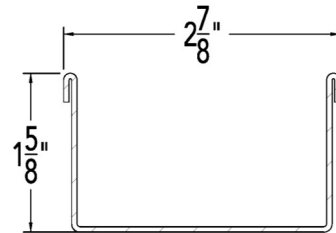

TC 65 Specifications

**TC 65:**

- Stainless Open Ended Channel for S-TIFAS 65 Series

Models (overall dimension):

- TC 6548: 48" L x 2-7/8" W x 1 5/8" H
- TC 6596: 96" L x 2-7/8" W x 1 5/8" H

Note: Installer must verify all rough-in dimensions prior to installation and consult local and national codes. Conformity and compliance to local and national codes are the responsibility of the installer.