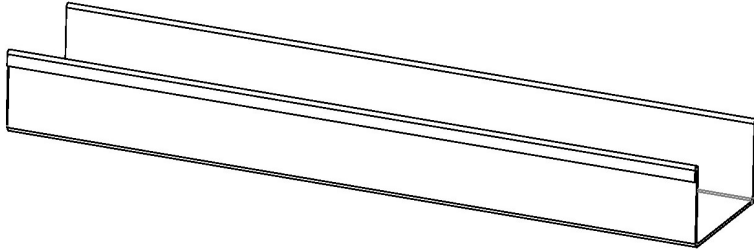

TC 65 Specifications

**TC 65:**

- Stainless Open Ended Channel for S-TIFAS 65 Series

Models (overall dimension):

- TC 6548: 48" L x 2-7/8" W x 1 5/8" H
- TC 6596: 96" L x 2-7/8" W x 1 5/8" H

Note: Installer must verify all rough-in dimensions prior to installation and consult local and national codes. Conformity and compliance to local and national codes are the responsibility of the installer.