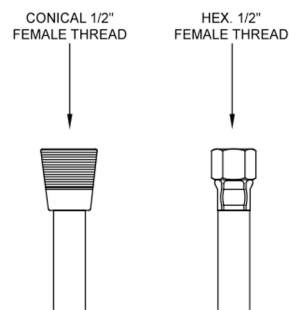

60" Reinforced White Vinyl Hose

Model #: 3060-RI

FEATURES:

- Reinforced vinyl handshower hose
- 1/2" Female threads
- Brass hex nut is on one end of the hose, and a brass conical nut to hold the handshower is on the other end
- Attach handshower to conical end of hose
- Ideal for use in healthcare facilities
- Available in: WH ONLY

AVAILABLE FINISHES:

N/A

SPECIFICATION DRAWING:

RAINFORCED VINYL HANDSHOWER HOSE		
PART #	DESCRIPTION	LENGTH
3060-RI	REINFORCED VINYL HOSE 60"	60"
3071-RI	REINFORCED VINYL HOSE 71"	71"
3079-RI	REINFORCED VINYL HOSE 79"	79"
3096-RI	REINFORCED VINYL HOSE 96"	96"