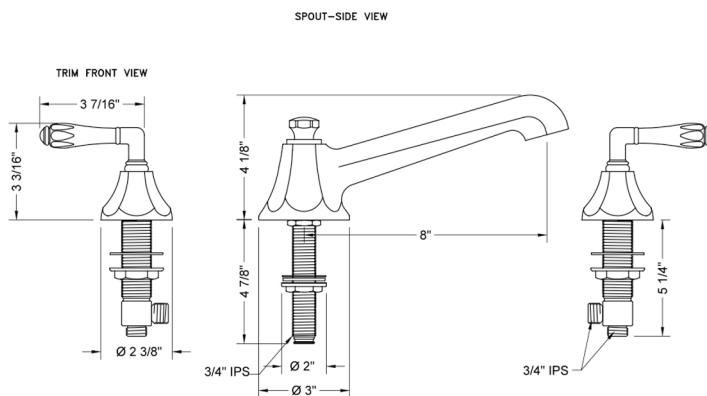

Astor Roman Tub Set with Low Spout and Smooth Lever Handles

Model #: 6970-T684-TRIM-

FEATURES:

- All brass roman deck mount tub set trim
- Quick connect/disconnect spout
- Stationary spout with full flow aerator
- Spout Hole Size Min-Max: 1 1/8" - 1 3/4"
- Valve Hole Size Min-Max: 1 1/4" - 1 3/8"
- Both standard metal & porcelain buttons are included for handles
- Requires J-6912 rough in kit

SPECIFICATION DRAWING:

* SPEC SHOWN WITH ROUGH KIT
SOLD SEPARATELY

AVAILABLE HANDLES:

T684

T685

T686

T688