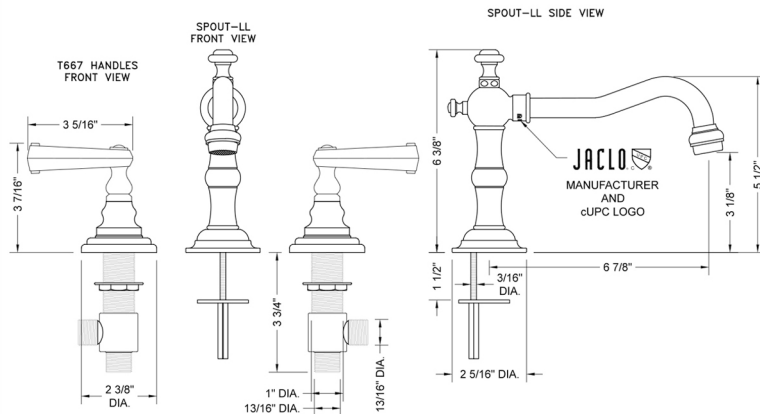

### FEATURES:

- All brass 8" - 12" widespread faucet includes brass pop-up drain with overflow
- 1/4 turn ceramic valves
- Swivel Spout (For Stationary Spout option, contact JACLO)
- Available Flow Rates: 1.5, 1.2 & 0.5 GPM. Additional flow rate (aerator) options available. Contact JACLO.
- 6 7/8" spout reach
- Spout Hole Size: 1" - 2"
- Valve Hole Size: 1 1/8" - 1 5/8"
- ADA Compliant Levers

### SPECIFICATION DRAWING: