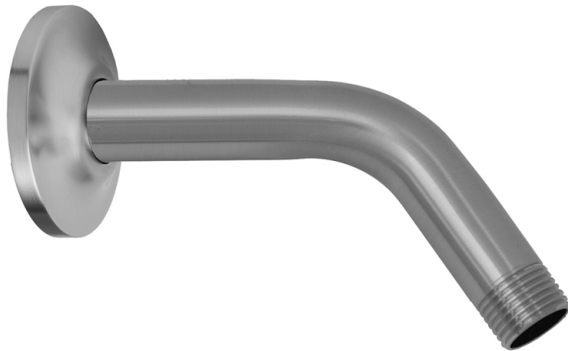

## 6" 60° Brass Showerarm with Escutcheon

**Model #: 8041-E6-**

### FEATURES:

- Brass 60° showerarm with 2 1/4" diameter brass escutcheon (6006)
- 1/2" Male IPS
- 6" length
- Other escutcheon styles and arm length options available. Contact JACLO

### AVAILABLE FINISHES:

Polished Chrome (PCH)	Satin Chrome (SC)	Bronze Umber (BU)
Satin Nickel (SN)	Pewter (PEW)	Caramel Bronze (CB)
Polished Nickel (PN)	Antique Brass (AB)	Antique Copper (ACU)
Oil-Rubbed Bronze (ORB)	Polished Brass (PB)	Polished Copper (PCU)
Vintage Bronze (VB)	Satin Brass (SB)	Rose Gold (RG)
Matte Black (MBK)	Satin Gold (SG)	Polished Gold (PG)
Black Nickel (BKN)	Bombay Gold (BG)	Jewelers Gold (JG)
Europa Bronze (EB)	White (WH)	Sedona Beige (SDB)
Tristan Brass (TB)	Unlacquered Brass (ULB)	Satin Cooper (SCU)