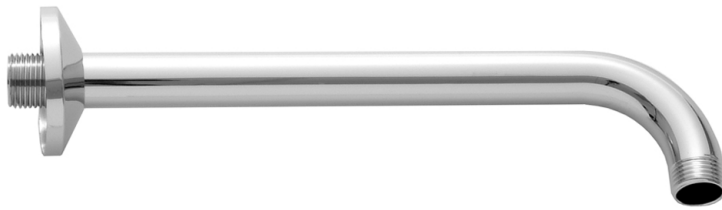

10" 90° Showerarm with Escutcheon

Model #: 8042-

FEATURES:

- Brass 90° showerarm with escutcheon
- 1/2" Male IPS
- 10" length
- 2" short drop on 90° bend
- Ideal for rainheads
- For ceiling support, see 4012, 4018, 4024, 4030, 4036, or custom lengths
- Other escutcheons and custom lengths available. Contact JACLO

AVAILABLE FINISHES:

Polished Chrome (PCH)	Satin Chrome (SC)	Bronze Umber (BU)
Satin Nickel (SN)	Pewter (PEW)	Caramel Bronze (CB)
Polished Nickel (PN)	Antique Brass (AB)	Antique Copper (ACU)
Oil-Rubbed Bronze (ORB)	Polished Brass (PB)	Polished Copper (PCU)
Vintage Bronze (VB)	Satin Brass (SB)	Rose Gold (RG)
Matte Black (MBK)	Satin Gold (SG)	Polished Gold (PG)
Black Nickel (BKN)	Bombay Gold (BG)	Jewelers Gold (JG)
Europa Bronze (EB)	White (WH)	Sedona Beige (SDB)
Tristan Brass (TB)	Unlacquered Brass (ULB)	Satin Cooper (SCU)