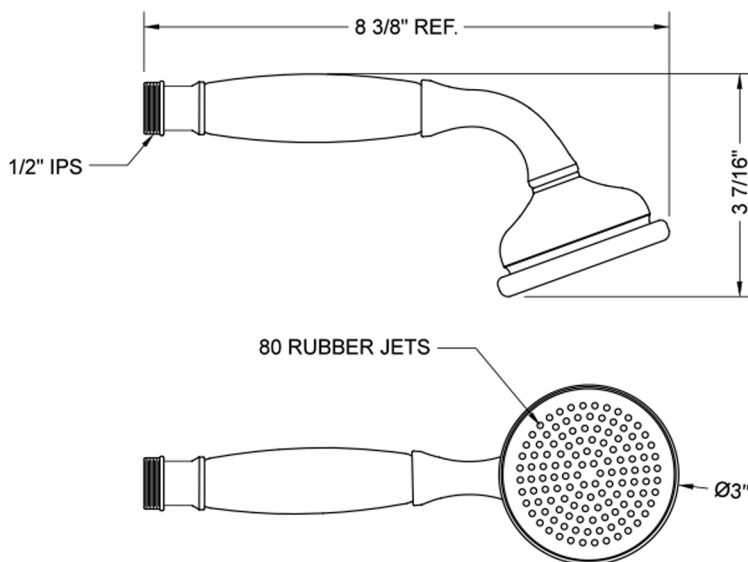

Sunburst Handshower- 2.0 GPM

Model #: B200-2.0-

FEATURES:

- Brass single function handshower
- 1/2" IPS male threads
- Removable white protective rings included (non functional)
- Comfortable balanced feel
- Traditional decorative design
- White ABS handle cover

SPECIFICATION DRAWING:

SPRAY PATTERNS:

COMPLIANCES:

CEC

Complies with: ASME A112.18.1-2012/CSA B125.1-12