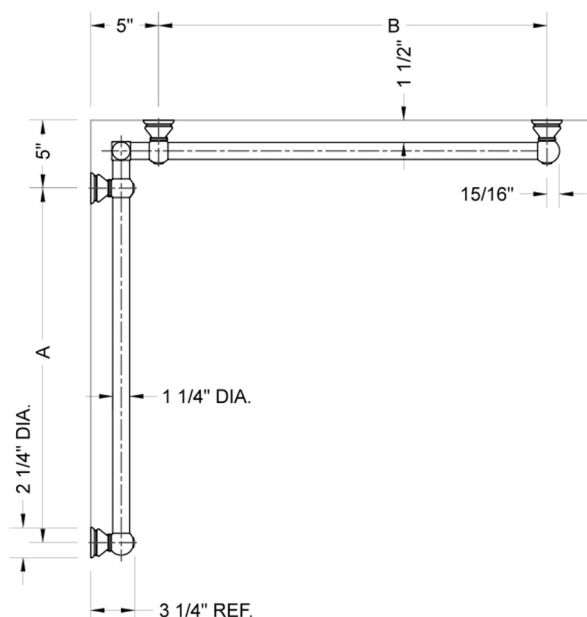

G30 32" x 48" Inside Corner Grab Bar

Model #: **G30-32-48-IC-**

FEATURES:

- ADA compliant when properly installed
- All brass construction, fully polished & plated
- All grab bars can be custom sized. Contact JACLO for pricing & availability
- Optional handshower sliders and toilet paper/wash cloth holders can be added only upon initial order
- Grab bars over 32" REQUIRE a middle post

SPECIFICATION DRAWING:

BRASS LUXURY GRAB BAR							
PART. #	DESCRIPTION	A	B	PART. #	DESCRIPTION	A	B
G30-12-12-IC	CENTER OF POST	12"	12"	G30-24-36-IC	CENTER OF POST	24"	36"
G30-12-16-IC	CENTER OF POST	12"	16"	G30-24-48-IC	CENTER OF POST	24"	48"
G30-12-24-IC	CENTER OF POST	12"	24"	G30-24-60-IC	CENTER OF POST	24"	60"
G30-12-32-IC	CENTER OF POST	12"	32"				
G30-12-36-IC	CENTER OF POST	12"	36"	G30-32-32-IC	CENTER OF POST	32"	32"
G30-12-48-IC	CENTER OF POST	12"	48"	G30-32-36-IC	CENTER OF POST	32"	36"
G30-12-60-IC	CENTER OF POST	12"	60"	G30-32-48-IC	CENTER OF POST	32"	48"
				G30-32-60-IC	CENTER OF POST	32"	60"
G30-16-16-IC	CENTER OF POST	16"	16"				
G30-16-24-IC	CENTER OF POST	16"	24"	G30-36-36-IC	CENTER OF POST	36"	36"
G30-16-32-IC	CENTER OF POST	16"	32"	G30-36-48-IC	CENTER OF POST	36"	48"
				G30-36-60-IC	CENTER OF POST	36"	60"
G30-16-36-IC	CENTER OF POST	16"	36"				
G30-16-48-IC	CENTER OF POST	16"	48"	G30-48-48-IC	CENTER OF POST	48"	48"
G30-16-60-IC	CENTER OF POST	16"	60"	G30-48-60-IC	CENTER OF POST	48"	60"
G30-24-24-IC	CENTER OF POST	24"	24"	G30-60-60-IC	CENTER OF POST	60"	60"
G30-24-32-IC	CENTER OF POST	24"	32"				