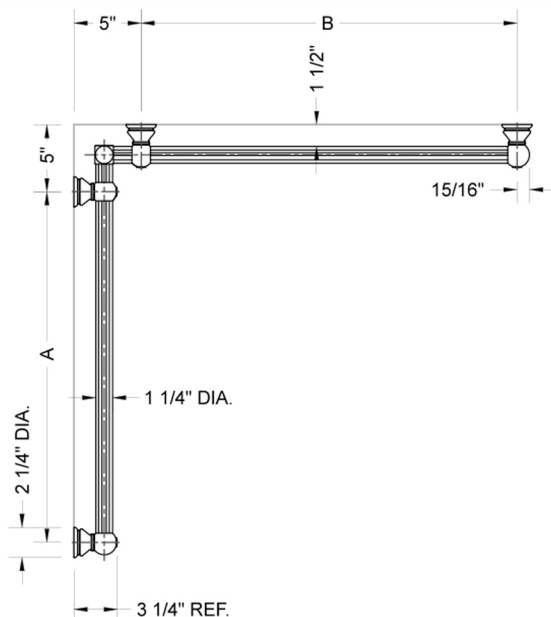

G33 12" x 16" Inside Corner Grab Bar

Model #: G33-12-16-IC-

FEATURES:

- ADA compliant when properly installed
- All brass construction, fully polished & plated
- All grab bars can be custom sized. Contact JACLO for pricing & availability
- Optional handshower sliders and toilet paper/wash cloth holders can be added only upon initial order
- Grab bars over 32" REQUIRE a middle post

SPECIFICATION DRAWING:

BRASS LUXURY GRAB BAR							
PART. #	DESCRIPTION	A	B	PART. #	DESCRIPTION	A	B
G33-12-12-IC	CENTER OF POST	12"	12"	G33-24-36-IC	CENTER OF POST	24"	36"
G33-12-16-IC	CENTER OF POST	12"	16"	G33-24-48-IC	CENTER OF POST	24"	48"
G33-12-24-IC	CENTER OF POST	12"	24"	G33-24-60-IC	CENTER OF POST	24"	60"
G33-12-32-IC	CENTER OF POST	12"	32"				
G33-12-36-IC	CENTER OF POST	12"	36"	G33-32-32-IC	CENTER OF POST	32"	32"
G33-12-48-IC	CENTER OF POST	12"	48"	G33-32-36-IC	CENTER OF POST	32"	36"
G33-12-60-IC	CENTER OF POST	12"	60"	G33-32-48-IC	CENTER OF POST	32"	48"
				G33-32-60-IC	CENTER OF POST	32"	60"
G33-16-16-IC	CENTER OF POST	16"	16"				
G33-16-24-IC	CENTER OF POST	16"	24"	G33-36-36-IC	CENTER OF POST	36"	36"
G33-16-32-IC	CENTER OF POST	16"	32"	G33-36-48-IC	CENTER OF POST	36"	48"
				G33-36-60-IC	CENTER OF POST	36"	60"
G33-16-36-IC	CENTER OF POST	16"	36"				
G33-16-48-IC	CENTER OF POST	16"	48"	G33-48-48-IC	CENTER OF POST	48"	48"
G33-16-60-IC	CENTER OF POST	16"	60"	G33-48-60-IC	CENTER OF POST	48"	60"
G33-24-24-IC	CENTER OF POST	24"	24"	G33-60-60-IC	CENTER OF POST	60"	60"
G33-24-32-IC	CENTER OF POST	24"	32"				