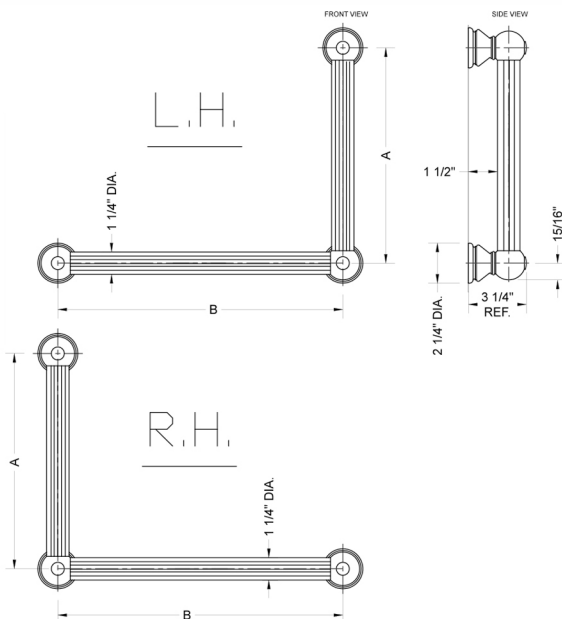

G33 12H x 32W 90° Right Hand Grab Bar

Model #: **G33-12H-32W-RH-**

FEATURES:

- ADA compliant when properly installed
- All brass construction, fully polished & plated
- All grab bars can be custom sized. Contact JACLO for pricing & availability
- Optional handshower sliders and toilet paper/wash cloth holders can be added only upon initial order
- Grab bars over 32" REQUIRE a middle post

SPECIFICATION DRAWING:

BRASS LUXURY GRAB BAR			
PART. #	DESCRIPTION	A H	B W
G33-12H-12W	CENTER TO CENTER	12"	12"
G33-12H-16W	CENTER TO CENTER	12"	16"
G33-12H-24W	CENTER TO CENTER	12"	24"
G33-12H-32W	CENTER TO CENTER	12"	32"
G33-16H-12W	CENTER TO CENTER	16"	12"
G33-16H-16W	CENTER TO CENTER	16"	16"
G33-16H-24W	CENTER TO CENTER	16"	24"
G33-16H-32W	CENTER TO CENTER	16"	32"
G33-24H-12W	CENTER TO CENTER	24"	12"
G33-24H-16W	CENTER TO CENTER	24"	16"
G33-24H-24W	CENTER TO CENTER	24"	24"
G33-24H-32W	CENTER TO CENTER	24"	32"
G33-32H-12W	CENTER TO CENTER	32"	12"
G33-32H-16W	CENTER TO CENTER	32"	16"
G33-32H-24W	CENTER TO CENTER	32"	24"
G33-32H-32W	CENTER TO CENTER	32"	32"