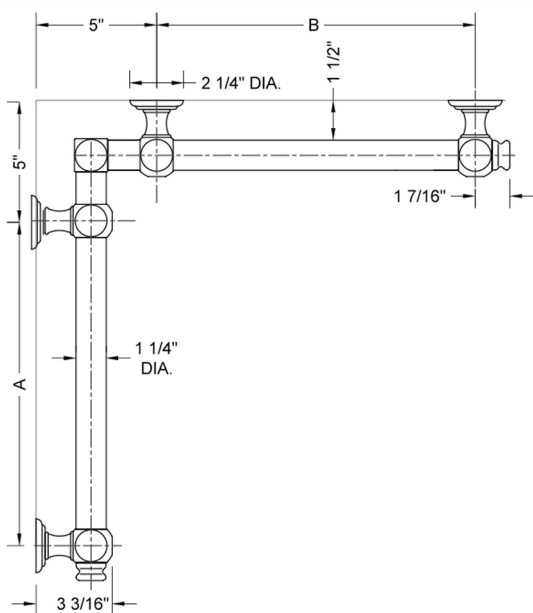

G60 12" x 60" Inside Corner Grab Bar

Model #: G60-12-60-IC-

FEATURES:

- ADA compliant when properly installed
- All brass construction, fully polished & plated
- All grab bars can be custom sized. Contact JACLO for pricing & availability
- Optional handshower sliders and toilet paper/wash cloth holders can be added only upon initial order
- Grab bars over 32" REQUIRE a middle post

SPECIFICATION DRAWING:

BRASS LUXURY GRAB BAR							
PART #	DESCRIPTION	A	B	PART #	DESCRIPTION	A	B
G60-12-12-IC	CENTER OF POST	12"	12"	G60-24-36-IC	CENTER OF POST	24"	36"
G60-12-16-IC	CENTER OF POST	12"	16"	G60-24-48-IC	CENTER OF POST	24"	48"
G60-12-24-IC	CENTER OF POST	12"	24"	G60-24-60-IC	CENTER OF POST	24"	60"
G60-12-32-IC	CENTER OF POST	12"	32"				
G60-12-36-IC	CENTER OF POST	12"	36"	G60-32-32-IC	CENTER OF POST	32"	32"
G60-12-48-IC	CENTER OF POST	12"	48"	G60-32-36-IC	CENTER OF POST	32"	36"
G60-12-60-IC	CENTER OF POST	12"	60"	G60-32-48-IC	CENTER OF POST	32"	48"
				G60-32-60-IC	CENTER OF POST	32"	60"
G60-16-16-IC	CENTER OF POST	16"	16"				
G60-16-24-IC	CENTER OF POST	16"	24"	G60-36-36-IC	CENTER OF POST	36"	36"
G60-16-32-IC	CENTER OF POST	16"	32"	G60-36-48-IC	CENTER OF POST	36"	48"
				G60-36-60-IC	CENTER OF POST	36"	60"
G60-16-36-IC	CENTER OF POST	16"	36"				
G60-16-48-IC	CENTER OF POST	16"	48"	G60-48-48-IC	CENTER OF POST	48"	48"
G60-16-60-IC	CENTER OF POST	16"	60"	G60-48-60-IC	CENTER OF POST	48"	60"
G60-24-24-IC	CENTER OF POST	24"	24"	G60-60-60-IC	CENTER OF POST	60"	60"
G60-24-32-IC	CENTER OF POST	24"	32"				