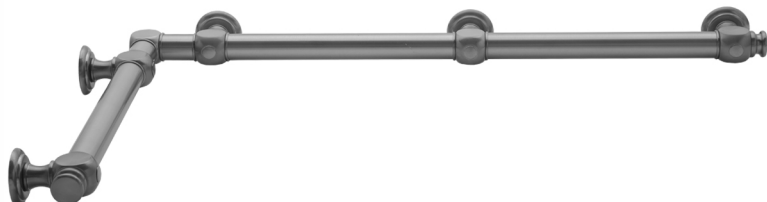

G60 12" x 60" Inside Corner Grab Bar

Model #: G60-12-60-IC-

FEATURES:

- ADA compliant when properly installed
- All brass construction, fully polished & plated
- All grab bars can be custom sized. Contact JACLO for pricing & availability
- Optional handshower sliders and toilet paper/wash cloth holders can be added only upon initial order
- Grab bars over 32" REQUIRE a middle post

AVAILABLE FINISHES:

Polished Chrome (PCH)	Satin Chrome (SC)	Bronze Umber (BU)
Satin Nickel (SN)	Pewter (PEW)	Caramel Bronze (CB)
Polished Nickel (PN)	Antique Brass (AB)	Antique Copper (ACU)
Oil-Rubbed Bronze (ORB)	Polished Brass (PB)	Polished Copper (PCU)
Vintage Bronze (VB)	Satin Brass (SB)	Rose Gold (RG)
Matte Black (MBK)	Satin Gold (SG)	Polished Gold (PG)
Black Nickel (BKN)	Bombay Gold (BG)	Jewelers Gold (JG)
Europa Bronze (EB)	White (WH)	Sedona Beige (SDB)
Tristan Brass (TB)	Unlacquered Brass (ULB)	Satin Cooper (SCU)