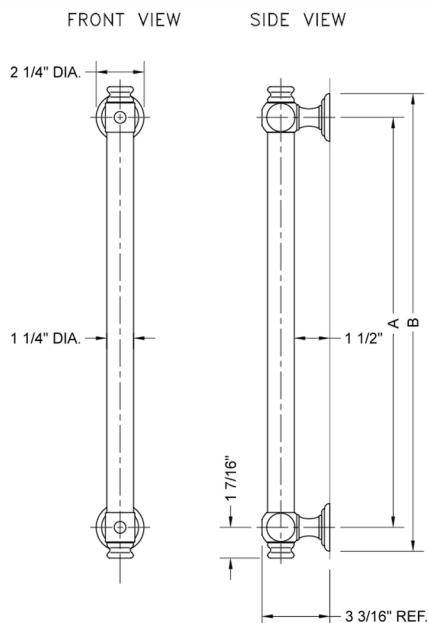

12" G60 Straight Grab Bar

Model #: G60-12-

FEATURES:

- ADA compliant when properly installed
- All brass construction, fully polished & plated
- All grab bars can be custom sized. Contact JACLO for pricing & availability
- Optional handshower sliders and toilet paper/wash cloth holders can be added only upon initial order
- Grab bars over 32" REQUIRE a middle post

SPECIFICATION DRAWING:

BRASS LUXURY GRAB BAR			
PART. #	DESCRIPTION	A	B
G60-12-XX	12" CENTER TO CENTER	12"	14 1/4"
G60-16-XX	16" CENTER TO CENTER	16"	18 1/4"
G60-18-XX	18" CENTER TO CENTER	18"	20 1/4"
G60-24-XX	24" CENTER TO CENTER	24"	24 1/4"
G60-32-XX	32" CENTER TO CENTER	32"	34 1/4"
*NOTE: GRAB BARS OVER 32" REQUIRE A MIDDLE POST			
G60-36-XX	36" CENTER TO CENTER	36"	38 1/4"
G60-42-XX	42" CENTER TO CENTER	42"	44 1/4"
G60-48-XX	48" CENTER TO CENTER	48"	50 1/4"
G60-60-XX	60" CENTER TO CENTER	60"	62 1/4"