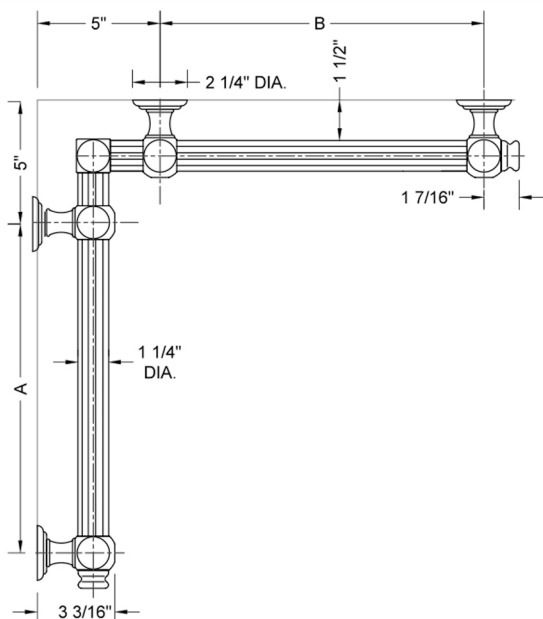

G61 16" x 48" Inside Corner Grab Bar

Model #: **G61-16-48-IC-**

FEATURES:

- ADA compliant when properly installed
- All brass construction, fully polished & plated
- All grab bars can be custom sized. Contact JACLO for pricing & availability
- Optional handshower sliders and toilet paper/wash cloth holders can be added only upon initial order
- Grab bars over 32" REQUIRE a middle post

SPECIFICATION DRAWING:

BRASS LUXURY GRAB BAR							
PART. #	DESCRIPTION	A	B	PART. #	DESCRIPTION	A	B
G61-12-12-IC	CENTER OF POST	12"	12"	G61-24-36-IC	CENTER OF POST	24"	36"
G61-12-16-IC	CENTER OF POST	12"	16"	G61-24-48-IC	CENTER OF POST	24"	48"
G61-12-24-IC	CENTER OF POST	12"	24"	G61-24-60-IC	CENTER OF POST	24"	60"
G61-12-32-IC	CENTER OF POST	12"	32"				
				G61-32-32-IC	CENTER OF POST	32"	32"
G61-12-36-IC	CENTER OF POST	12"	36"	G61-32-36-IC	CENTER OF POST	32"	36"
G61-12-48-IC	CENTER OF POST	12"	48"	G61-32-48-IC	CENTER OF POST	32"	48"
G61-12-60-IC	CENTER OF POST	12"	60"	G61-32-60-IC	CENTER OF POST	32"	60"
G61-16-16-IC	CENTER OF POST	16"	16"	G61-36-36-IC	CENTER OF POST	36"	36"
G61-16-24-IC	CENTER OF POST	16"	24"	G61-36-48-IC	CENTER OF POST	36"	48"
G61-16-32-IC	CENTER OF POST	16"	32"	G61-36-60-IC	CENTER OF POST	36"	60"
G61-16-36-IC	CENTER OF POST	16"	36"	G61-48-48-IC	CENTER OF POST	48"	48"
G61-16-48-IC	CENTER OF POST	16"	48"	G61-48-60-IC	CENTER OF POST	48"	60"
G61-16-60-IC	CENTER OF POST	16"	60"				
				G61-60-60-IC	CENTER OF POST	60"	60"
G61-24-24-IC	CENTER OF POST	24"	24"				
G61-24-32-IC	CENTER OF POST	24"	32"				