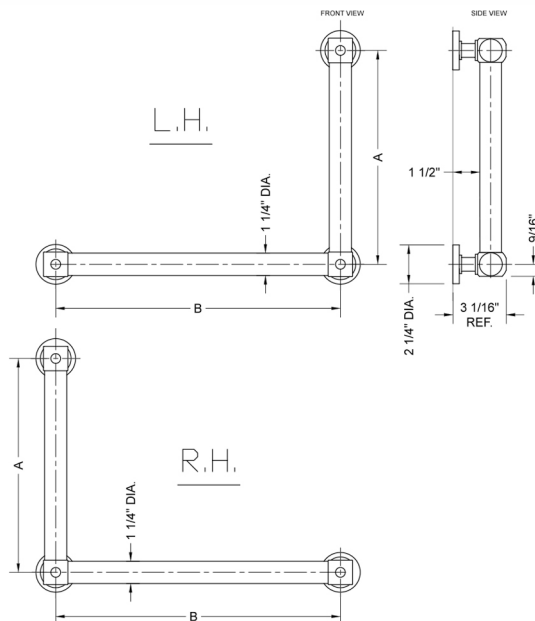

G70 12H x 16W 90° Left Hand Grab Bar

Model #: **G70-12H-16W-LH-**

FEATURES:

- ADA compliant when properly installed
- All brass construction, fully polished & plated
- All grab bars can be custom sized. Contact JACLO for pricing & availability
- Optional handshower sliders and toilet paper/wash cloth holders can be added only upon initial order
- Grab bars over 32" REQUIRE a middle post

SPECIFICATION DRAWING:

| BRASS LUXURY GRAB BAR | | | |
|-----------------------|------------------|--------|--------|
| PART # | DESCRIPTION | A H | B W |
| G70-12H-12W | CENTER TO CENTER | 12" | 12" |
| G70-12H-16W | CENTER TO CENTER | 12" | 16" |
| G70-12H-24W | CENTER TO CENTER | 12" | 24" |
| G70-12H-32W | CENTER TO CENTER | 12" | 32" |
| | | | |
| G70-16H-12W | CENTER TO CENTER | 16" | 12" |
| G70-16H-16W | CENTER TO CENTER | 16" | 16" |
| G70-16H-24W | CENTER TO CENTER | 16" | 24" |
| G70-16H-32W | CENTER TO CENTER | 16" | 32" |
| | | | |
| G70-24H-12W | CENTER TO CENTER | 24" | 12" |
| G70-24H-16W | CENTER TO CENTER | 24" | 16" |
| G70-24H-24W | CENTER TO CENTER | 24" | 24" |
| G70-24H-32W | CENTER TO CENTER | 24" | 32" |
| | | | |
| G70-32H-12W | CENTER TO CENTER | 32" | 12" |
| G70-32H-16W | CENTER TO CENTER | 32" | 16" |
| G70-32H-24W | CENTER TO CENTER | 32" | 24" |
| G70-32H-32W | CENTER TO CENTER | 32" | 32" |