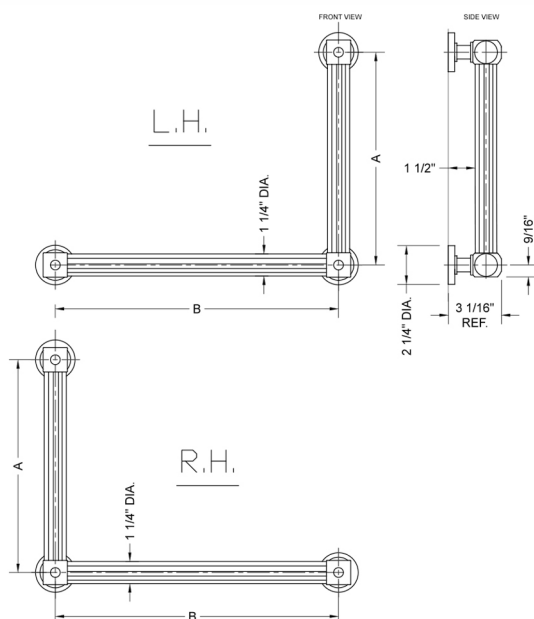

G71 16H x 32W 90° Right Hand Grab Bar

Model #: **G71-16H-32W-RH-**

FEATURES:

- ADA compliant when properly installed
- All brass construction, fully polished & plated
- All grab bars can be custom sized. Contact JACLO for pricing & availability
- Optional handshower sliders and toilet paper/wash cloth holders can be added only upon initial order
- Grab bars over 32" REQUIRE a middle post

SPECIFICATION DRAWING:

BRASS LUXURY GRAB BAR			
PART. #	DESCRIPTION	A H	B W
G71-12H-12W	CENTER TO CENTER	12"	12"
G71-12H-16W	CENTER TO CENTER	12"	16"
G71-12H-24W	CENTER TO CENTER	12"	24"
G71-12H-32W	CENTER TO CENTER	12"	32"
G71-16H-12W	CENTER TO CENTER	16"	12"
G71-16H-16W	CENTER TO CENTER	16"	16"
G71-16H-24W	CENTER TO CENTER	16"	24"
G71-16H-32W	CENTER TO CENTER	16"	32"
G71-24H-12W	CENTER TO CENTER	24"	12"
G71-24H-16W	CENTER TO CENTER	24"	16"
G71-24H-24W	CENTER TO CENTER	24"	24"
G71-24H-32W	CENTER TO CENTER	24"	32"
G71-32H-12W	CENTER TO CENTER	32"	12"
G71-32H-16W	CENTER TO CENTER	32"	16"
G71-32H-24W	CENTER TO CENTER	32"	24"
G71-32H-32W	CENTER TO CENTER	32"	32"