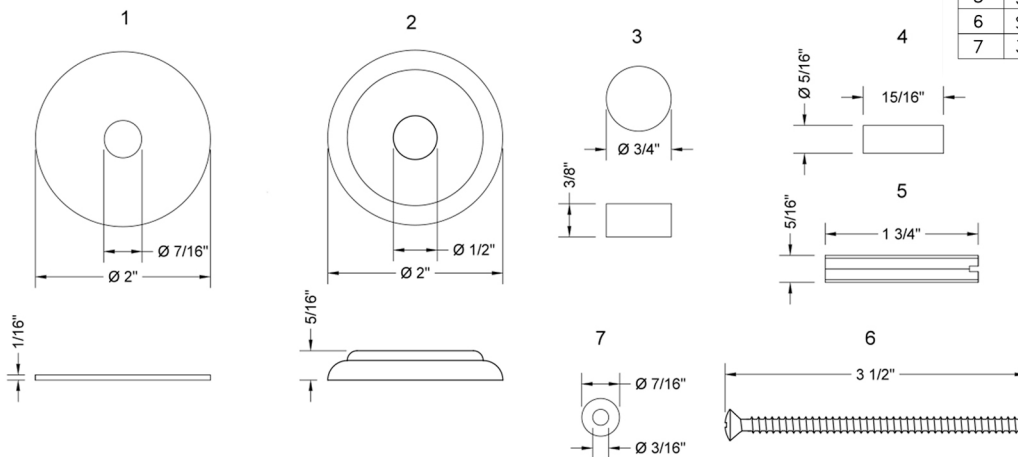

BRASS LUXURY DOOR HANDLES -- 1" DIAMETER

Model #: HDL-GLSKIT-

FEATURES:

- Glass Mounting Kit for JACLO Door Pulls
- Required when installing JACLO Door Pulls on Glass Shower Doors

AVAILABLE FINISHES:

Polished Chrome (PCH)	Satin Chrome (SC)	Bronze Umber (BU)
Satin Nickel (SN)	Pewter (PEW)	Caramel Bronze (CB)
Polished Nickel (PN)	Antique Brass (AB)	Antique Copper (ACU)
Oil-Rubbed Bronze (ORB)	Polished Brass (PB)	Polished Copper (PCU)
Vintage Bronze (VB)	Satin Brass (SB)	Rose Gold (RG)
Matte Black (MBK)	Satin Gold (SG)	Polished Gold (PG)
Black Nickel (BKN)	Bombay Gold (BG)	Jewelers Gold (JG)
Europa Bronze (EB)	White (WH)	Sedona Beige (SDB)
Tristan Brass (TB)	Unlacquered Brass (ULB)	Satin Cooper (SCU)

SPECIFICATION DRAWING:

COMPONENT PARTS			QTY.
1	30817-1	Rubber Washer	4
2	30756	Escutcheon	2
3	4844	Caps	2
4	30817-2	Plastic Spacers	2
5	30824-6	Slotted Hex Nut	2
6	Screw 30817-3	3/16" X 3 1/2"	2
7	30817-5	Metal Washer	4