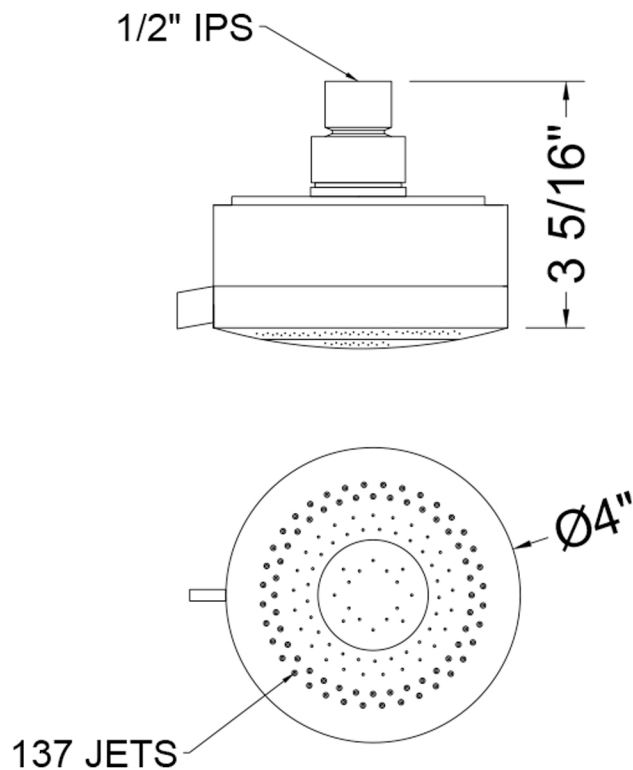

Kiera Rainhead

Model #: S182-

FEATURES:

- 3 function showerhead
- 1/2" IPS adjustable brass ball joint to adjust angle of showerhead
- 4" diameter
- Available flow rates: 2.5, 2.0, 1.75 & 1.5 GPM

AVAILABLE FINISHES:

SPECIFICATION DRAWING:

SPRAY PATTERNS: