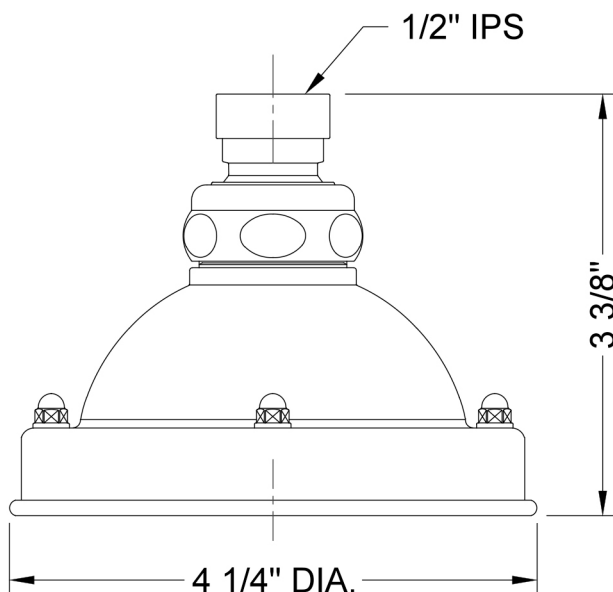

Bonnie Rainhead- 1.5 GPM

Model #: S193-1.5-

FEATURES:

- 4" Diameter brass rainhead
- 1/2" IPS adjustable brass ball joint to adjust angle of showerhead
- 25 easy clean replaceable rubber jets
- Available flow rates: 2.5, 2.0, 1.75 & 1.5 GPM

SPECIFICATION DRAWING:

SPRAY PATTERNS:

ANGLES AND FLOW RATES:

2.5 GPM			
2.0 GPM			
1.75 GPM	45°	90°	Drop Ceiling
1.5 GPM			