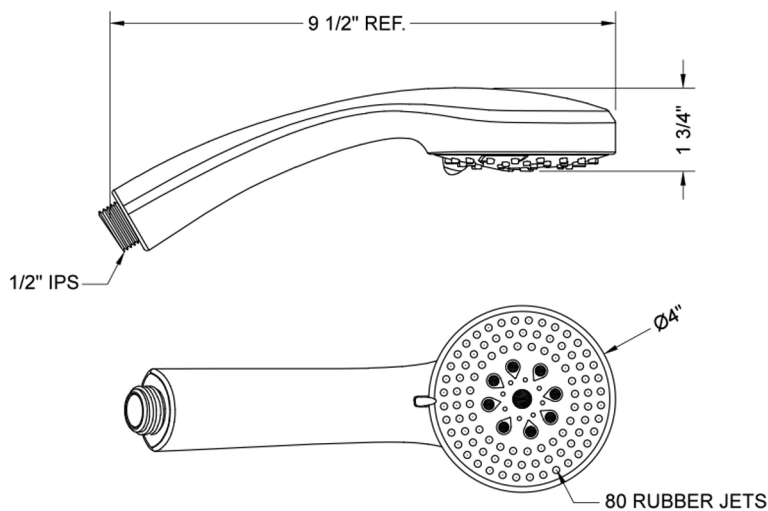

SHOWERALL® 6 Function Handshower with JX7® Technnology - 1.5 GPM

Model #: S465-1.5-

FEATURES:

- 4" face 6 function handshower with pause control to conserve water
- 1/2" IPS Male threads
- Pause control is not a positive shut-off
- 2.0 GPM—WaterSense approved
- Available flow rates: 2.5, 2.0, 1.75 & 1.5 GPM
- JX7® Technology

AVAILABLE FINISHES:

Polished Chrome (PCH) Satin Nickel (SN) Polished Nickel (PN)
Polished Brass (PB)

SPECIFICATION DRAWING:

SPRAY PATTERNS: