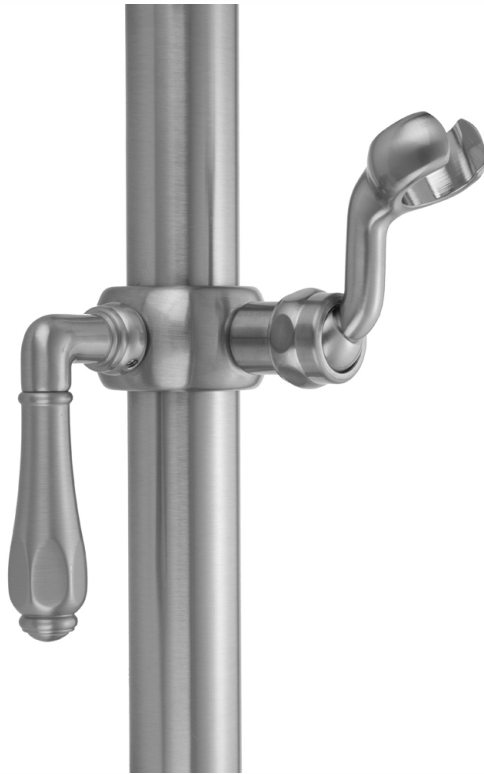

Smooth Lever Grab Bar Fork Handshower Slider

Model #: SL74-

FEATURES:

- Sliding handshower mount for all luxury grab bars
- All brass construction, fully polished & plated
- Adjustable tilt of swivel fork handshower bracket allows for use of handshower at desired angle
- ADA compliant lever handle
- Grab Bar Sold Separately

AVAILABLE FINISHES:

Polished Chrome (PCH)	Satin Chrome (SC)	Bronze Umber (BU)
Satin Nickel (SN)	Pewter (PEW)	Caramel Bronze (CB)
Polished Nickel (PN)	Antique Brass (AB)	Antique Copper (ACU)
Oil-Rubbed Bronze (ORB)	Polished Brass (PB)	Polished Copper (PCU)
Vintage Bronze (VB)	Satin Brass (SB)	Rose Gold (RG)
Matte Black (MBK)	Satin Gold (SG)	Polished Gold (PG)
Black Nickel (BKN)	Bombay Gold (BG)	Jewelers Gold (JG)
Europa Bronze (EB)	White (WH)	Sedona Beige (SDB)
Tristan Brass (TB)	Unlacquered Brass (ULB)	Satin Cooper (SCU)

SPECIFICATION DRAWING:

FRONT VIEW