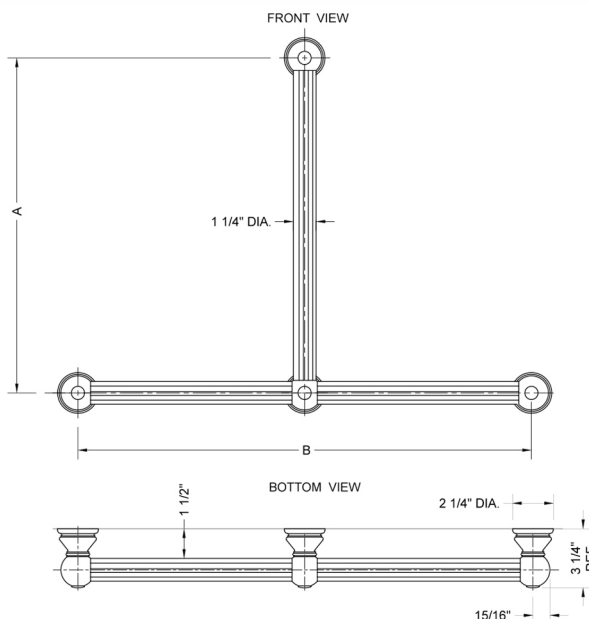

T33 Reeded 24H x 24W T Grab Bar

Model #: T33-24H-24W-

FEATURES:

- ADA compliant when properly installed
- All brass construction, fully polished & plated
- All grab bars can be custom sized. Contact JACLO for pricing & availability
- Optional handshower sliders and toilet paper/wash cloth holders can be added only upon initial order
- Grab bars over 32" REQUIRE a middle post

SPECIFICATION DRAWING:

BRASS LUXURY GRAB BAR			
PART. #	DESCRIPTION	A H	B W
T33-24H-24W	CENTER TO CENTER	24"	24"
T33-24H-32W	CENTER TO CENTER	24"	32"
T33-32H-24W	CENTER TO CENTER	32"	24"
T33-32H-32W	CENTER TO CENTER	32"	32"