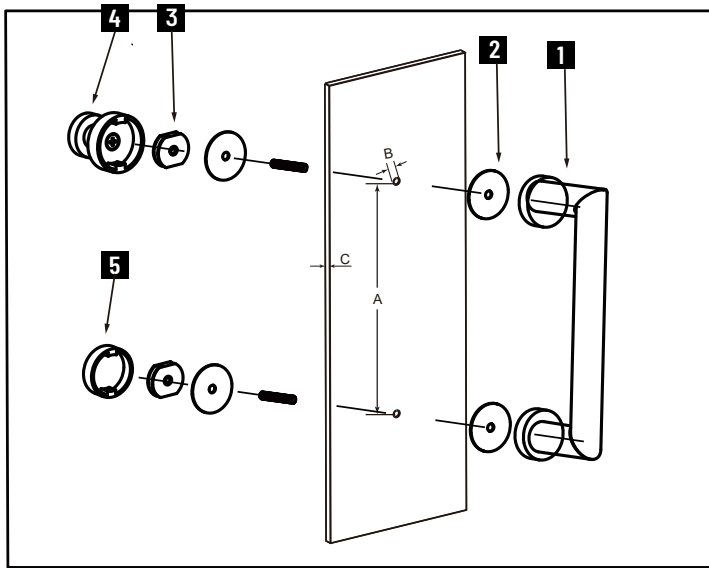

OSLO COLLECTION

SINGLE KNOB (TO BE PAIRED WITH SINGLE SDH)

1447503

- 1.Handle x 1
- 2.Clear Gasket x 4
- 3.Fixing Bracket x 2
- 4.Knob x 1
- 5.End Cap x 1

GLASS INFO		
A	1/2"(12mm)	Glass Hole Diameter
B	6-12mm	Glass Thickness

Loose the set screws, separate the handle and end caps.

Remove the top end cap.

Add the 7503 knob on the fixing bracket,make sure the set screw hole in the bottom.

Fix the set screw on the end cap,tighten it to avoid loose from fixing brackets.