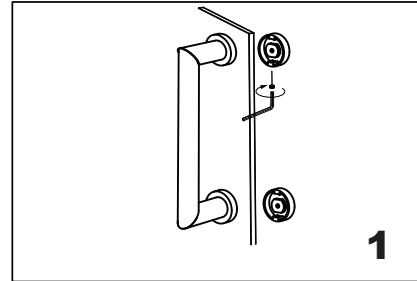

OSLO COLLECTION

SINGLE KNOB (TO BE PAIRED WITH SINGLE SDH)

1447503

- 1.Handle x 1
- 2.Clear Gasket x 4
- 3.Fixing Bracket x 2
- 4.Knob x 1
- 5.End Cap x 1

GLASS INFO		
A	1/2"(12mm)	Glass Hole Diameter
B	6-12mm	Glass Thickness

Loose the set screws, separate the handle and end caps.

Remove the top end cap.

Add the 7503 knob on the fixing bracket,make sure the set screw hole in the bottom.

Fix the set screw on the end cap,tighten it to avoid loose from fixing brackets.