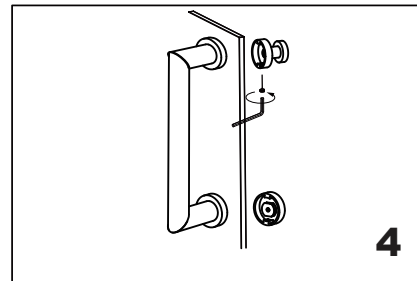

OSLO COLLECTION

SINGLE KNOB (TO BE PAIRED WITH SINGLE SDH)

1447503

- 1.Handle x 1
- 2.Clear Gasket x 4
- 3.Fixing Bracket x 2
- 4.Knob x 1
- 5.End Cap x 1

GLASS INFO		
A	1/2"(12mm)	Glass Hole Diameter
B	6-12mm	Glass Thickness

Loose the set screws, separate the handle and end caps.

Remove the top end cap.

Add the 7503 knob on the fixing bracket,make sure the set screw hole in the bottom.

Fix the set screw on the end cap,tighten it to avoid loose from fixing brackets.