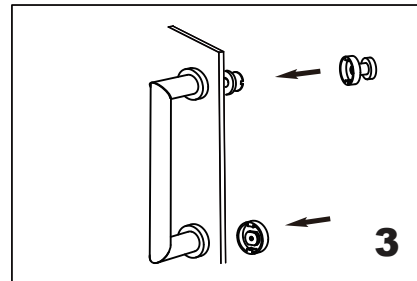

OSLO COLLECTION

SINGLE KNOB (TO BE PAIRED WITH SINGLE SDH)

1447503

- 1.Handle x 1
- 2.Clear Gasket x 4
- 3.Fixing Bracket x 2
- 4.Knob x 1
- 5.End Cap x 1

GLASS INFO		
A	1/2"(12mm)	Glass Hole Diameter
B	6-12mm	Glass Thickness

Loose the set screws, separate the handle and end caps.

Remove the top end cap.

Add the 7503 knob on the fixing bracket,make sure the set screw hole in the bottom.

Fix the set screw on the end cap,tighten it to avoid loose from fixing brackets.