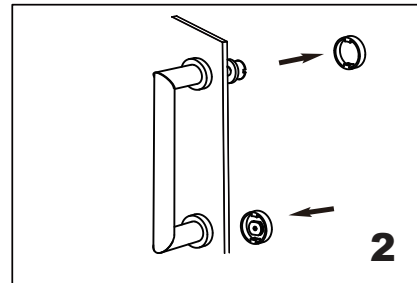

OSLO COLLECTION

SINGLE KNOB (TO BE PAIRED WITH SINGLE SDH)

1447503

- 1.Handle x 1
- 2.Clear Gasket x 4
- 3.Fixing Bracket x 2
- 4.Knob x 1
- 5.End Cap x 1

GLASS INFO		
A	1/2"(12mm)	Glass Hole Diameter
B	6-12mm	Glass Thickness

Loose the set screws, separate the handle and end caps.

Remove the top end cap.

Add the 7503 knob on the fixing bracket,make sure the set screw hole in the bottom.

Fix the set screw on the end cap,tighten it to avoid loose from fixing brackets.