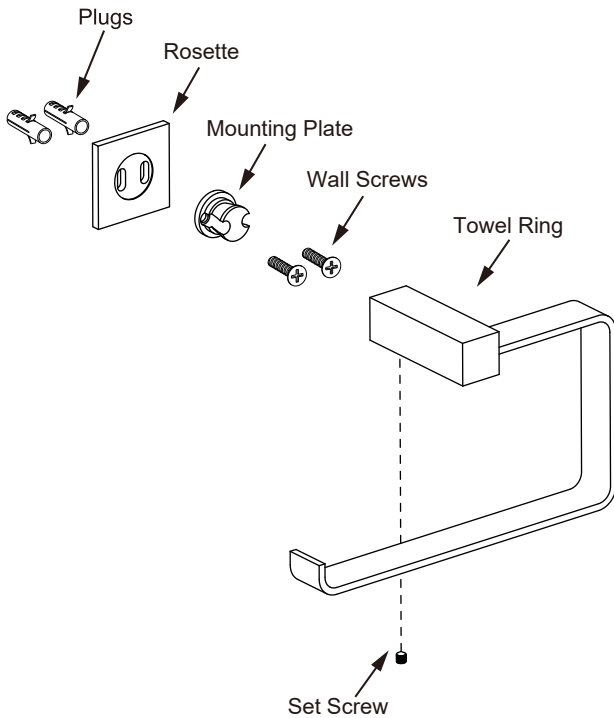

LISBON COLLECTION

TOWEL RING LEFT

277463L

Tools required for installation