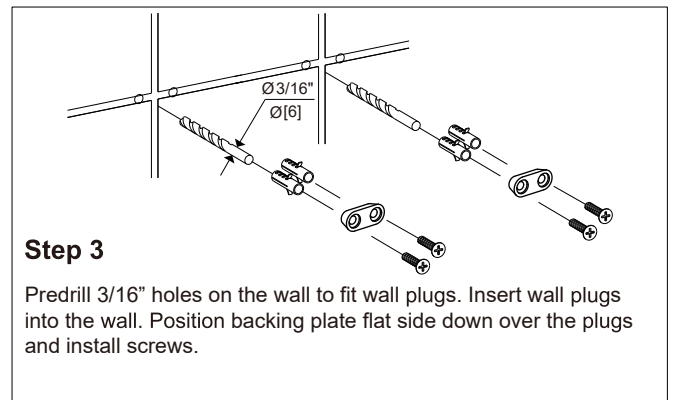

NAPLES COLLECTION

TOWEL BARS

422109

Tools required for installation

Level

Pencil

Screwdriver

Drill