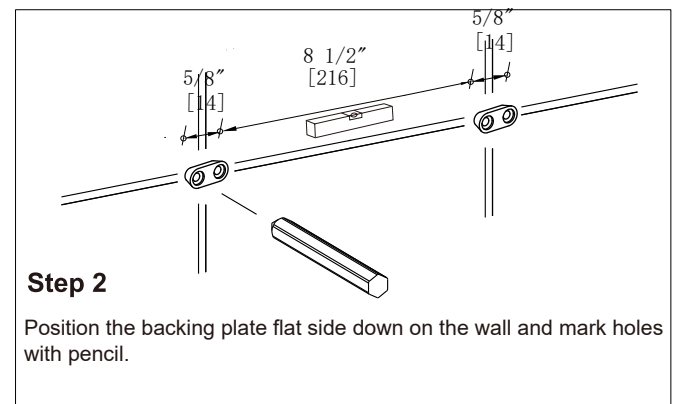

NAPLES COLLECTION

TOWEL BARS

422109

Tools required for installation

Level

Pencil

Screwdriver

Drill