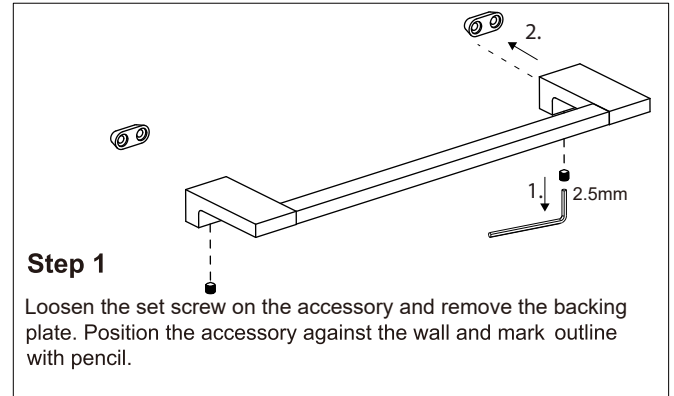

NAPLES COLLECTION

TOWEL BARS

422109

Tools required for installation

Level

Pencil

Screwdriver

Drill