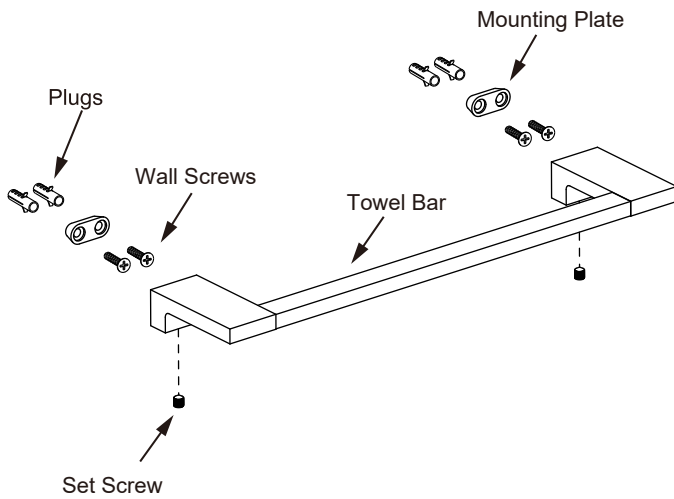

NAPLES COLLECTION

TOWEL BARS

422109

Tools required for installation

Level

Pencil

Screwdriver

Drill

Hammer