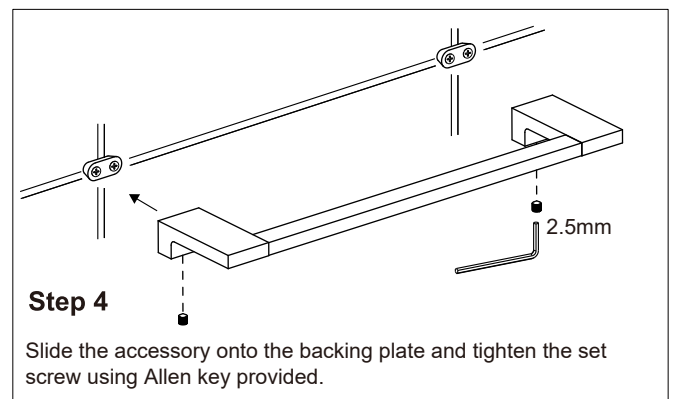

NAPLES COLLECTION

TOWEL BARS

422109

Tools required for installation

Level

Pencil

Screwdriver

Drill