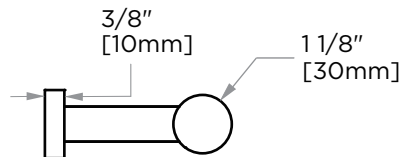

NOTE: Dimensions and specifications are subject to change without notice.