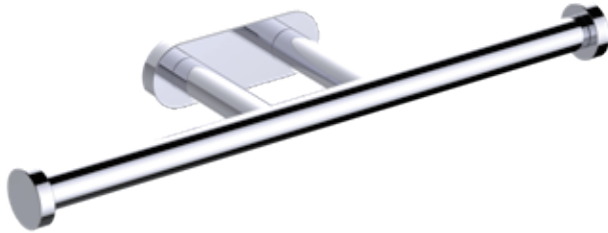

OSLO COLLECTION DOUBLE TISSUE HOLDER 144154

PRODUCT NAME: DOUBLE TISSUE HOLDER

PRODUCT CODE: 144154

MATERIAL: All-brass construction

KEY FEATURES: Contemporary design.
Round minimalist look.

STOCKED FINISHES: