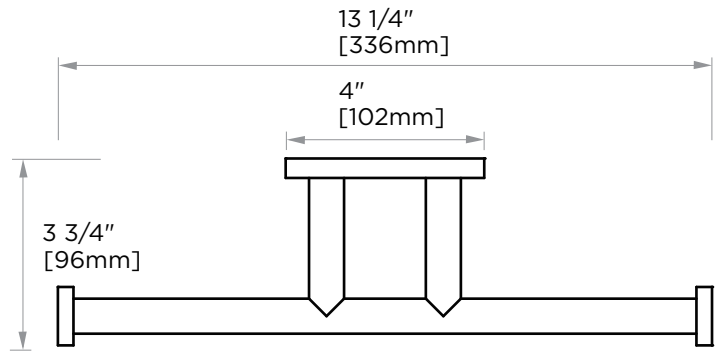

OSLO COLLECTION DOUBLE TISSUE HOLDER 144154

PRODUCT NAME: DOUBLE TISSUE HOLDER

PRODUCT CODE: 144154

MATERIAL: All-brass construction

KEY FEATURES: Contemporary design.
Round minimalist look.

STOCKED FINISHES:

NOTE: Dimensions and specifications are subject to change without notice.