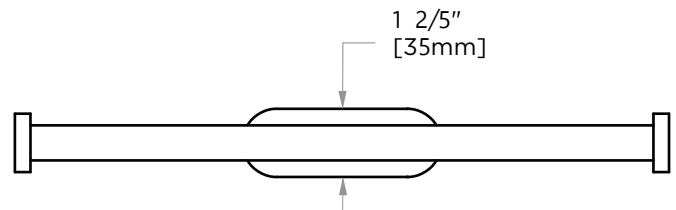

NOTE: Dimensions and specifications are subject to change without notice.