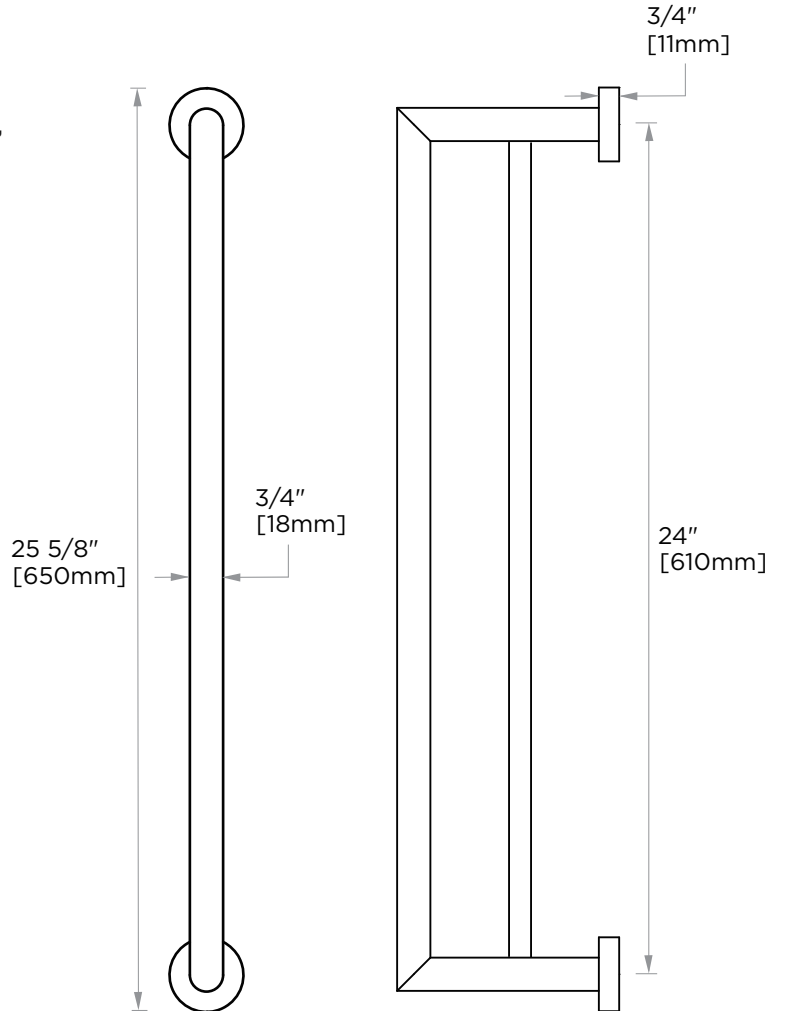

PRODUCT NAME: DOUBLE TOWEL BAR 24"

PRODUCT CODE: 144242

MATERIAL: All-brass construction

KEY FEATURES: Contemporary design.
Round minimalist look.

STOCKED FINISHES:

- Polished Chrome (99)
- Brushed Nickel (81)
- Polished Nickel (68)
- Matte Black (48)

SPECIAL FINISHES AVAILABLE: 26 options available.
Please see our website for full list samples

WARRANTY:
Lifetime Limited (Residential Use)
One Year (Commercial Use)