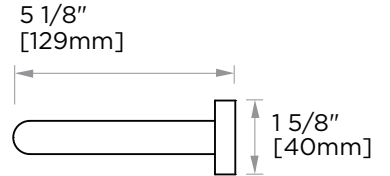

**OSLO COLLECTION**  
**DOUBLE TOWEL BAR**  
144242

**PRODUCT NAME:** DOUBLE TOWEL BAR 24"

**PRODUCT CODE:** 144242

**MATERIAL:** All-brass construction

**KEY FEATURES:** Contemporary design.  
Round minimalist look.