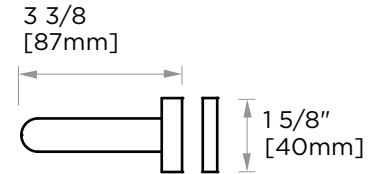

OSLO COLLECTION
THROUGH GLASS
TOWEL BAR 30"
144300TG

PRODUCT NAME: THROUGH GLASS TOWEL BAR 30"

PRODUCT CODE: 144300TG

MATERIAL: All-brass construction

KEY FEATURES: Contemporary design. Round minimalist look.