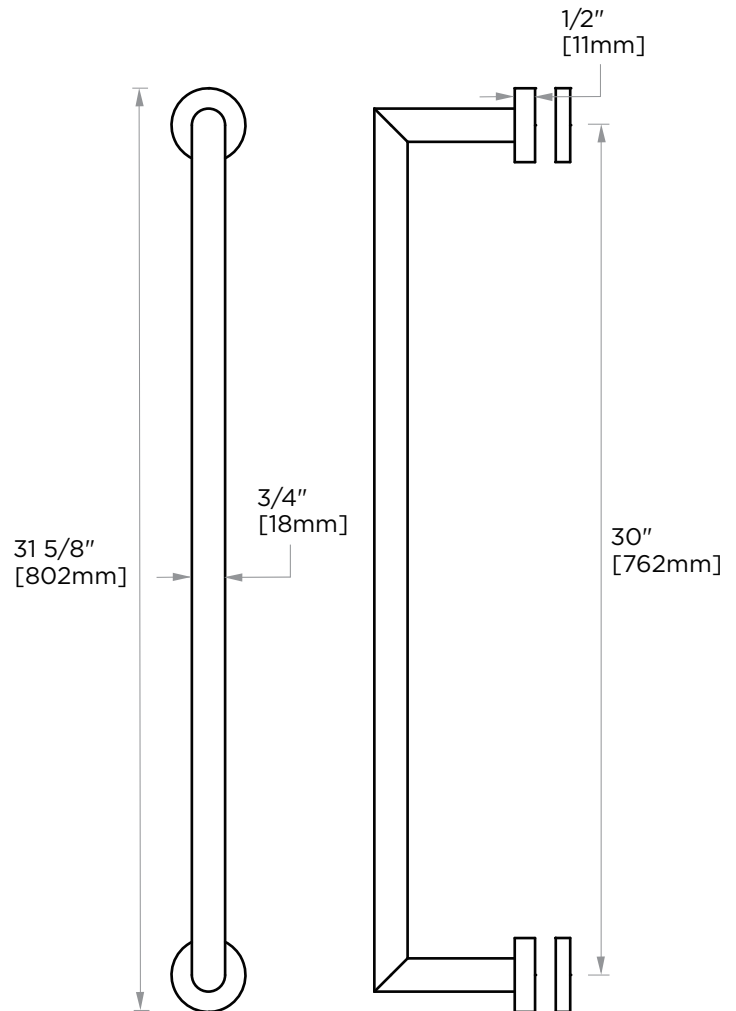

OSLO COLLECTION
THROUGH GLASS
TOWEL BAR 30"
144300TG

PRODUCT NAME: THROUGH GLASS TOWEL BAR 30"

PRODUCT CODE: 144300TG

MATERIAL: All-brass construction

KEY FEATURES: Contemporary design. Round minimalist look.

NOTE: Dimensions and specifications are subject to change without notice.