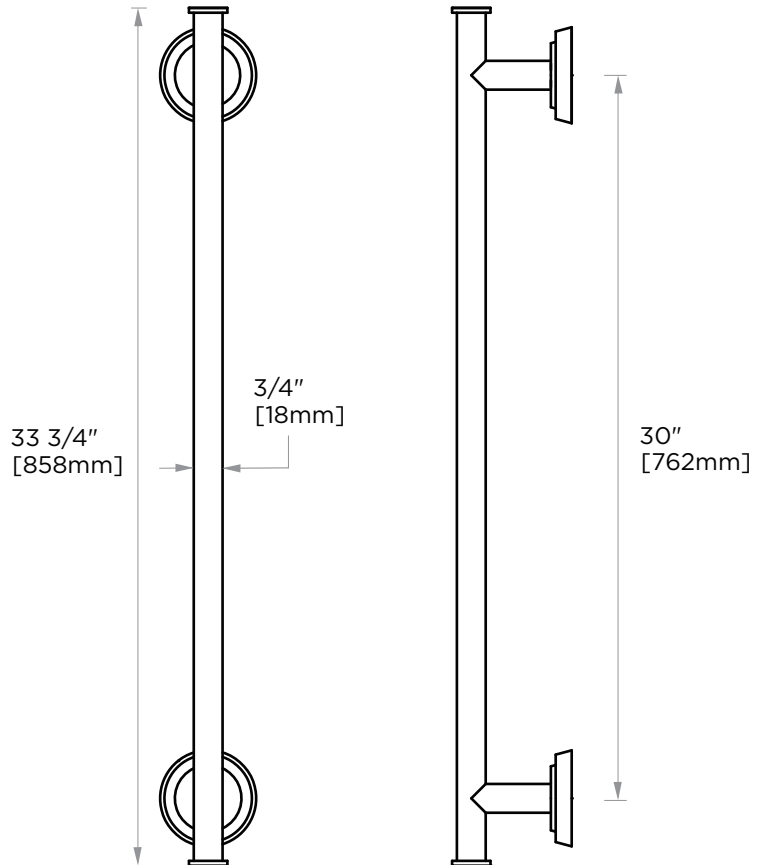

## SOFIA COLLECTION TOWEL BAR 30" 167300

**PRODUCT NAME:** TOWEL BAR 30"

**PRODUCT CODE:** 167300

**MATERIAL:** All-brass construction

**KEY FEATURES:** Contemporary design. Geometric with bold circular backdrop.

NOTE: Dimensions and specifications are subject to change without notice.