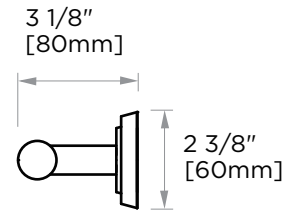

## SOFIA COLLECTION TOWEL BAR 30" 167300

**PRODUCT NAME:** TOWEL BAR 30"

**PRODUCT CODE:** 167300

**MATERIAL:** All-brass construction

**KEY FEATURES:** Contemporary design. Geometric with bold circular backdrop.

NOTE: Dimensions and specifications are subject to change without notice.