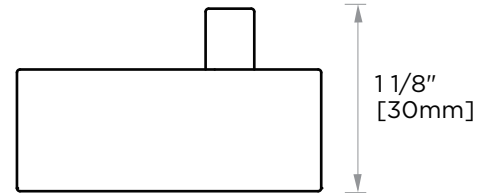

SEVILLE COLLECTION ROBE HOOK 188134

NOTE: Dimensions and specifications are subject to change without notice.