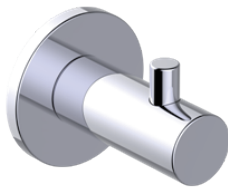

INCLUDES ROSETTE : 45X5MM
WITHOUT ROSETTE

WITH ROSETTE

*Rosette is not included (188RDLG). Image is for reference only. Please order separately and use item number 188RDLG (Please see page 246).

PRODUCT NAME: ROBE HOOK

PRODUCT CODE: 188134

MATERIAL: All-brass construction

KEY FEATURES: Sleek round profile, minimalist footprint, with no rosette.

STOCKED FINISHES:

- Polished Chrome (99)
- Brushed Nickel (81)
- Polished Nickel (68)
- Matte Black (48)