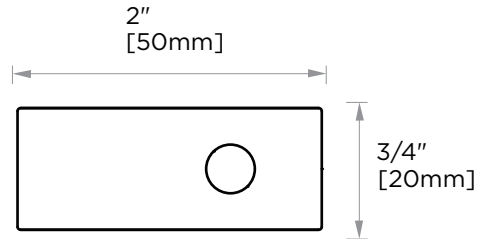

INCLUDES ROSETTE : 45X5MM
WITHOUT ROSETTE

WITH ROSETTE

*Rosette is not included (188RDLG). Image is for reference only. Please order separately and use item number 188RDLG (Please see page 246).

PRODUCT NAME: ROBE HOOK

PRODUCT CODE: 188134

MATERIAL: All-brass construction

KEY FEATURES: Sleek round profile, minimalist footprint, with no rosette.

STOCKED FINISHES:

- Polished Chrome (99)
- Brushed Nickel (81)
- Polished Nickel (68)
- Matte Black (48)

SPECIAL FINISHES AVAILABLE: 26 options available. Please see our website for full list samples

WARRANTY:

Lifetime Limited (Residential Use)
One Year (Commercial Use)

SEVILLE COLLECTION ROBE HOOK 188134

NOTE: Dimensions and specifications are subject to change without notice.