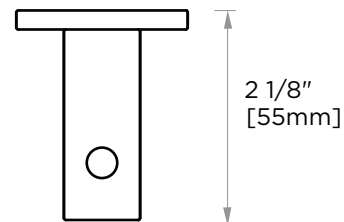

SEVILLE COLLECTION ROBE HOOK 188134

NOTE: Dimensions and specifications are subject to change without notice.