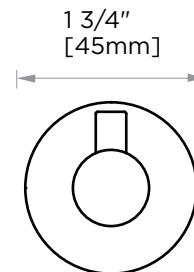

SEVILLE COLLECTION ROBE HOOK 188134

NOTE: Dimensions and specifications are subject to change without notice.