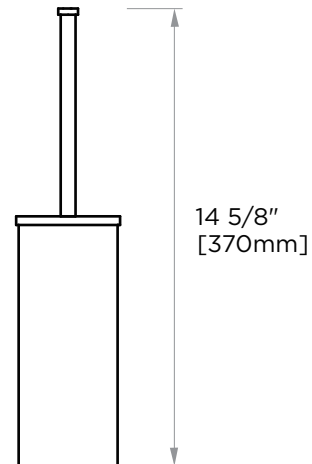

MADRID COLLECTION TOILET BRUSH SET 262620

3 1/4"
[84mm]

PRODUCT NAME: TOILET BRUSH SET

PRODUCT CODE: 262620

MATERIAL: All-brass construction

KEY FEATURES: Contemporary design.
Simple and straight forward lines.
Strong linear silhouette.

Lifetime Limited (Residential Use)
One Year (Commercial Use)

3 1/8"
[80mm]

NOTE: Dimensions and specifications are subject to change without notice.