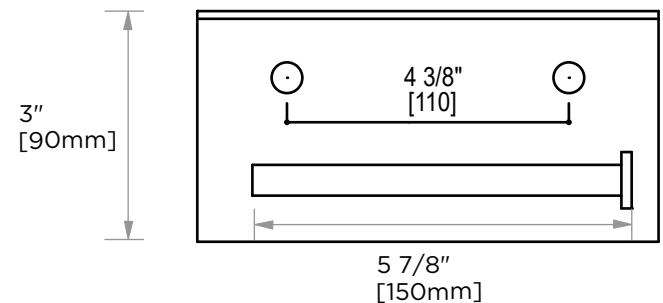

266 COLLECTION
SHELF WITH TISSUE HOLDER
266159

PRODUCT NAME: SHELF WITH TISSUE HOLDER

PRODUCT CODE: 266159

MATERIAL: All-brass construction

KEY FEATURES: Straight and sleek rectangular design.
Brass product at a builders budget.

NOTE: Dimensions and specifications are subject to change without notice.