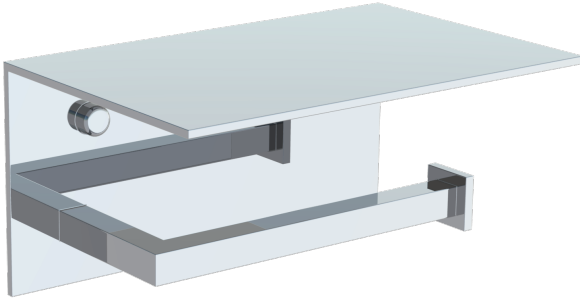

266 COLLECTION
SHELF WITH TISSUE HOLDER
266159

PRODUCT NAME: SHELF WITH TISSUE HOLDER

PRODUCT CODE: 266159

MATERIAL: All-brass construction

KEY FEATURES: Straight and sleek rectangular design.
Brass product at a builders budget.