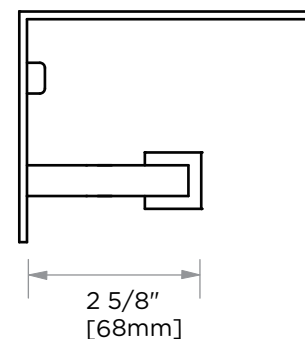

266 COLLECTION
SHELF WITH TISSUE HOLDER
266159

PRODUCT NAME: SHELF WITH TISSUE HOLDER

PRODUCT CODE: 266159

MATERIAL: All-brass construction

KEY FEATURES: Straight and sleek rectangular design.
Brass product at a builders budget.

NOTE: Dimensions and specifications are subject to change without notice.