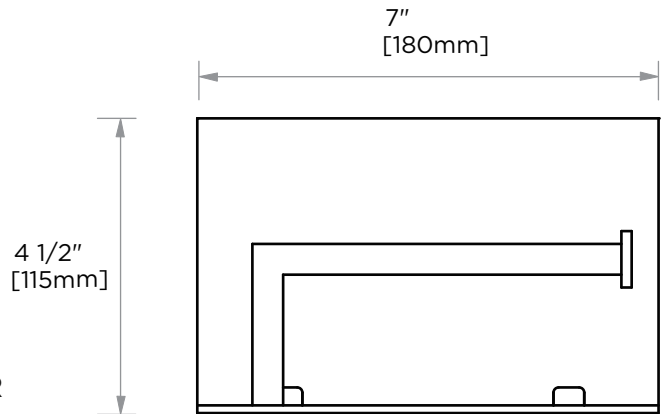

266 COLLECTION
SHELF WITH TISSUE HOLDER
266159

PRODUCT NAME: SHELF WITH TISSUE HOLDER

PRODUCT CODE: 266159

MATERIAL: All-brass construction

KEY FEATURES: Straight and sleek rectangular design.
Brass product at a builders budget.

NOTE: Dimensions and specifications are subject to change without notice.