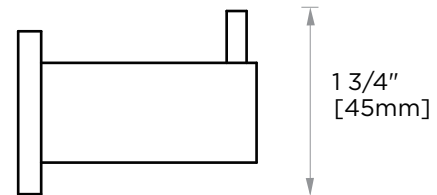

NOTE: Dimensions and specifications are subject to change without notice.

LISBON COLLECTION

Large Square Rosette

277SQLG 45X12mm

*Rosettes are sold separately

Small Round Rosette

137RDSM 40X4mm

*Rosettes are sold separately

Large Round Rosette

137RDLG 48X10 mm

*Rosettes are sold separately

NOTE: Dimensions and specifications are subject to change without notice.