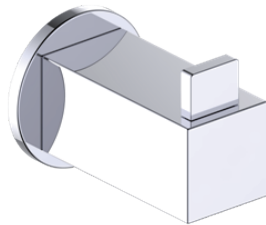

Includes Rosette : 40X4mm
Without Rosette

With Rosette

LISBON COLLECTION ROBE HOOK 277134

PRODUCT NAME: ROBE HOOK

PRODUCT CODE: 277134

MATERIAL: All-brass construction

KEY FEATURES: Transitional design.
Rectangular bold solid style.

NOTE: Dimensions and specifications are subject to change without notice.

LISBON COLLECTION

Large Square Rosette

277SQLG 45X12mm

*Rosettes are sold separately

Small Round Rosette

137RDSM 40X4mm

*Rosettes are sold separately

Large Round Rosette

137RDLG 48X10 mm

*Rosettes are sold separately

NOTE: Dimensions and specifications are subject to change without notice.