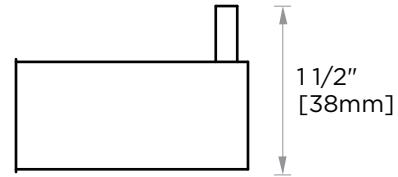

NOTE: Dimensions and specifications are subject to change without notice.

LISBON COLLECTION

Large Square Rosette

277SQLG 45X12mm

*Rosettes are sold separately

Small Round Rosette

137RDSM 40X4mm

*Rosettes are sold separately

Large Round Rosette

137RDLG 48X10 mm

*Rosettes are sold separately

NOTE: Dimensions and specifications are subject to change without notice.