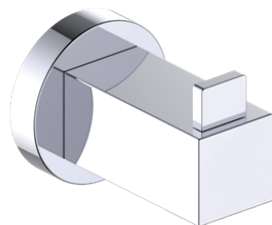

Includes Rosette : 40X4mm
Without Rosette

With Rosette

LISBON COLLECTION ROBE HOOK 277134

PRODUCT NAME: ROBE HOOK

PRODUCT CODE: 277134

MATERIAL: All-brass construction

KEY FEATURES: Transitional design.
Rectangular bold solid style.

NOTE: Dimensions and specifications are subject to change without notice.

LISBON COLLECTION

Large Square Rosette

277SQLG 45X12mm

*Rosettes are sold separately

Small Round Rosette

137RDSM 40X4mm

*Rosettes are sold separately

Large Round Rosette

137RDLG 48X10 mm

*Rosettes are sold separately

NOTE: Dimensions and specifications are subject to change without notice.