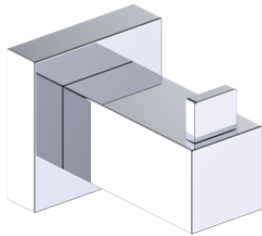

Includes Rosette : 40X4mm
Without Rosette

With Rosette

LISBON COLLECTION ROBE HOOK 277134

PRODUCT NAME: ROBE HOOK

PRODUCT CODE: 277134

MATERIAL: All-brass construction

KEY FEATURES: Transitional design.
Rectangular bold solid style.

NOTE: Dimensions and specifications are subject to change without notice.

LISBON COLLECTION

Large Square Rosette

277SQLG 45X12mm

*Rosettes are sold separately

Small Round Rosette

137RDSM 40X4mm

*Rosettes are sold separately

Large Round Rosette

137RDLG 48X10 mm

*Rosettes are sold separately

NOTE: Dimensions and specifications are subject to change without notice.