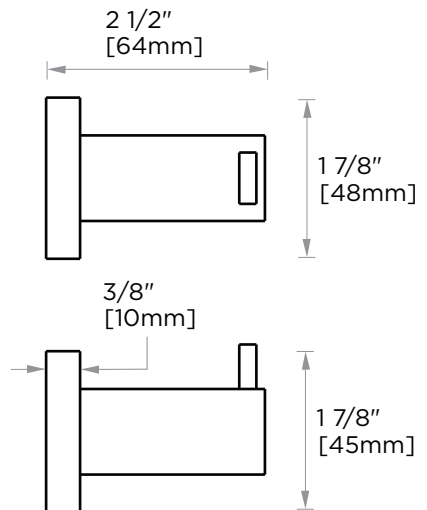

NOTE: Dimensions and specifications are subject to change without notice.

LISBON COLLECTION

Large Square Rosette

277SQLG 45X12mm

*Rosettes are sold separately

Small Round Rosette

137RDSM 40X4mm

*Rosettes are sold separately

Large Round Rosette

137RDLG 48X10 mm

*Rosettes are sold separately

NOTE: Dimensions and specifications are subject to change without notice.