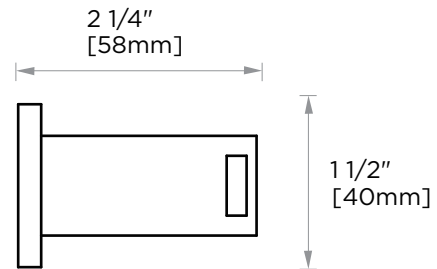

NOTE: Dimensions and specifications are subject to change without notice.

LISBON COLLECTION

Large Square Rosette

277SQLG 45X12mm

*Rosettes are sold separately

Small Round Rosette

137RDSM 40X4mm

*Rosettes are sold separately

Large Round Rosette

137RDLG 48X10 mm

*Rosettes are sold separately

NOTE: Dimensions and specifications are subject to change without notice.