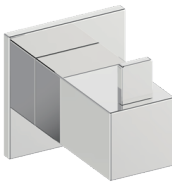

Includes Rosette : 40X4mm
Without Rosette

With Rosette

LISBON COLLECTION ROBE HOOK 277134

PRODUCT NAME: ROBE HOOK

PRODUCT CODE: 277134

MATERIAL: All-brass construction

KEY FEATURES: Transitional design.
Rectangular bold solid style.

NOTE: Dimensions and specifications are subject to change without notice.

LISBON COLLECTION

Large Square Rosette

277SQLG 45X12mm

*Rosettes are sold separately

Small Round Rosette

137RDSM 40X4mm

*Rosettes are sold separately