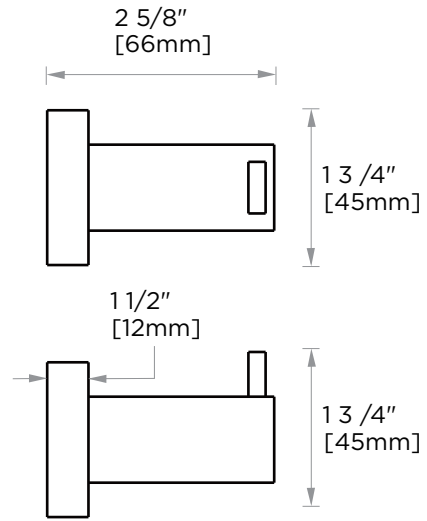

Includes Rosette : 40X4mm
Without Rosette

With Rosette

LISBON COLLECTION ROBE HOOK 277134

PRODUCT NAME: ROBE HOOK

PRODUCT CODE: 277134

MATERIAL: All-brass construction

KEY FEATURES: Transitional design.
Rectangular bold solid style.

NOTE: Dimensions and specifications are subject to change without notice.

LISBON COLLECTION

Large Square Rosette

277SQLG 45X12mm

*Rosettes are sold separately

Small Round Rosette

137RDSM 40X4mm

*Rosettes are sold separately

Large Round Rosette

137RDLG 48X10 mm

*Rosettes are sold separately

NOTE: Dimensions and specifications are subject to change without notice.