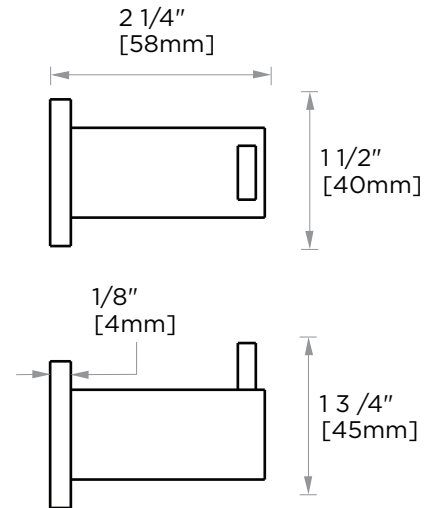

NOTE: Dimensions and specifications are subject to change without notice.

LISBON COLLECTION

Large Square Rosette

277SQLG 45X12mm

*Rosettes are sold separately

Small Round Rosette

137RDSM 40X4mm

*Rosettes are sold separately

Large Round Rosette

137RDLG 48X10 mm

*Rosettes are sold separately

NOTE: Dimensions and specifications are subject to change without notice.