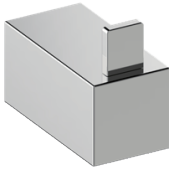

Includes Rosette : 40X4mm
Without Rosette

With Rosette

LISBON COLLECTION ROBE HOOK 277134

PRODUCT NAME: ROBE HOOK

PRODUCT CODE: 277134

MATERIAL: All-brass construction

KEY FEATURES: Transitional design.
Rectangular bold solid style.

NOTE: Dimensions and specifications are subject to change without notice.

LISBON COLLECTION

Large Square Rosette

277SQLG 45X12mm

*Rosettes are sold separately

Small Round Rosette

137RDSM 40X4mm

*Rosettes are sold separately