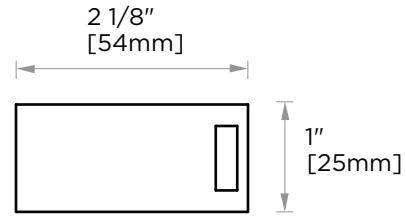

NOTE: Dimensions and specifications are subject to change without notice.

LISBON COLLECTION

Large Square Rosette

277SQLG 45X12mm

*Rosettes are sold separately

Small Round Rosette

137RDSM 40X4mm

*Rosettes are sold separately

Large Round Rosette

137RDLG 48X10 mm

*Rosettes are sold separately

NOTE: Dimensions and specifications are subject to change without notice.