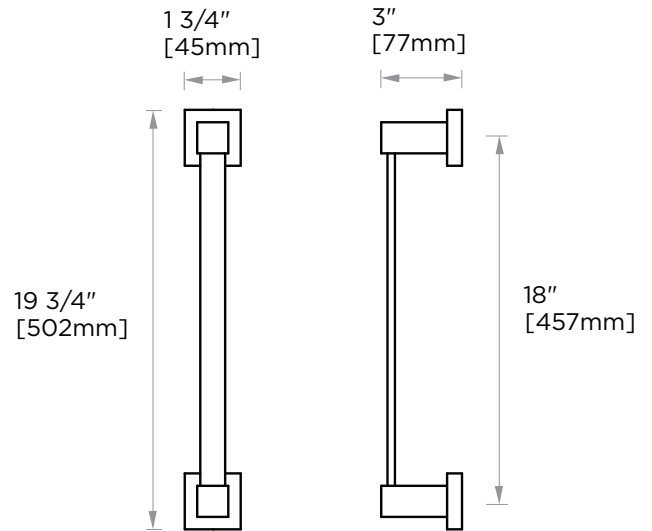

Includes Rosette : 40X4mm
Without Rosette

With Rosette

LISBON COLLECTION

TOWEL BAR 18"

277180

PRODUCT NAME: TOWEL BAR 18"

PRODUCT CODE: 277180

MATERIAL: All-brass construction

WARRANTY:

Lifetime Limited (Residential Use)
One Year (Commercial Use)

NOTE: Dimensions and specifications are subject to change without notice.

LISBON COLLECTION

Large Square Rosette
277SQLG 45X12mm

Small Round Rosette
137RDSM 40X4mm

Large Round Rosette
137RDLG 48X10mm

NOTE: Dimensions and specifications are subject to change without notice.