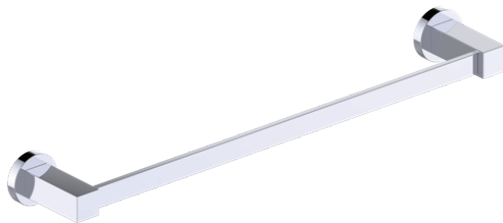

Includes Rosette : 40X4mm
Without Rosette

With Rosette

LISBON COLLECTION

TOWEL BAR 18"

277180

PRODUCT NAME: TOWEL BAR 18"

PRODUCT CODE: 277180

MATERIAL: All-brass construction

WARRANTY:

Lifetime Limited (Residential Use)
One Year (Commercial Use)

NOTE: Dimensions and specifications are subject to change without notice.

LISBON COLLECTION

Large Square Rosette
277SQLG 45X12mm

Small Round Rosette
137RDSM 40X4mm

Large Round Rosette
137RDLG 48X10mm

NOTE: Dimensions and specifications are subject to change without notice.