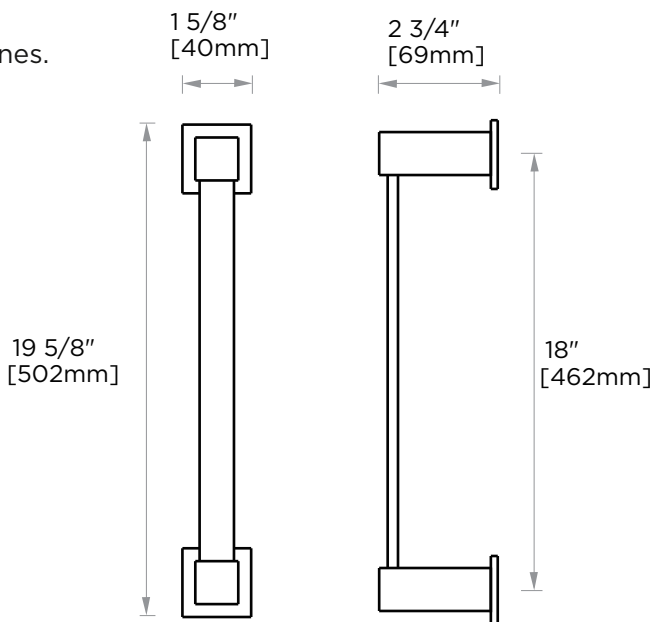

Includes Rosette : 40X4mm
Without Rosette

With Rosette

LISBON COLLECTION

TOWEL BAR 18"

277180

PRODUCT NAME: TOWEL BAR 18"

PRODUCT CODE: 277180

MATERIAL: All-brass construction

WARRANTY:

Lifetime Limited (Residential Use)
One Year (Commercial Use)

NOTE: Dimensions and specifications are subject to change without notice.

LISBON COLLECTION

Large Square Rosette
277SQLG 45X12mm

Small Round Rosette
137RDSM 40X4mm

Large Round Rosette
137RDLG 48X10mm

NOTE: Dimensions and specifications are subject to change without notice.