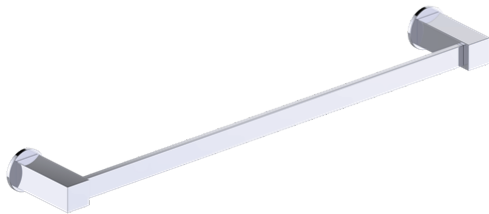

Includes Rosette : 40X4mm
Without Rosette

With Rosette

LISBON COLLECTION

TOWEL BAR 18"

277180

PRODUCT NAME: TOWEL BAR 18"

PRODUCT CODE: 277180

MATERIAL: All-brass construction

WARRANTY:

Lifetime Limited (Residential Use)
One Year (Commercial Use)

NOTE: Dimensions and specifications are subject to change without notice.

LISBON COLLECTION

Large Square Rosette
277SQLG 45X12mm

Small Round Rosette
137RDSM 40X4mm

Large Round Rosette
137RDLG 48X10mm

NOTE: Dimensions and specifications are subject to change without notice.