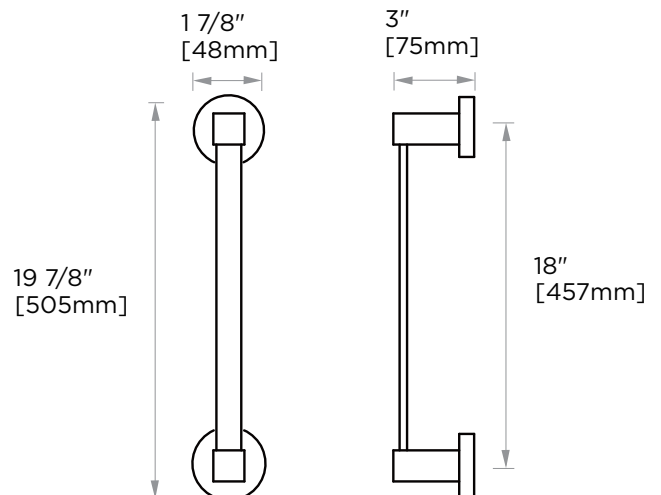

Includes Rosette : 40X4mm
Without Rosette

With Rosette

LISBON COLLECTION

TOWEL BAR 18"

277180

PRODUCT NAME: TOWEL BAR 18"

PRODUCT CODE: 277180

MATERIAL: All-brass construction

WARRANTY:

Lifetime Limited (Residential Use)
One Year (Commercial Use)

NOTE: Dimensions and specifications are subject to change without notice.

LISBON COLLECTION

Large Square Rosette
277SQLG 45X12mm

Small Round Rosette
137RDSM 40X4mm

Large Round Rosette
137RDLG 48X10mm

NOTE: Dimensions and specifications are subject to change without notice.