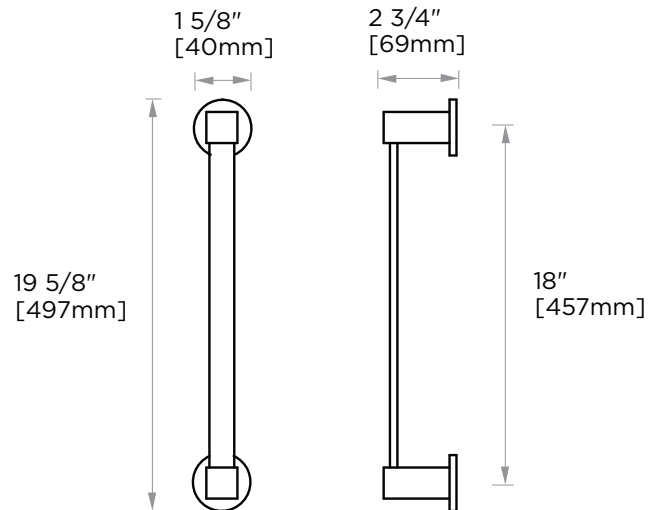

Includes Rosette : 40X4mm
Without Rosette

With Rosette

LISBON COLLECTION

TOWEL BAR 18"

277180

PRODUCT NAME: TOWEL BAR 18"

PRODUCT CODE: 277180

MATERIAL: All-brass construction

WARRANTY:

Lifetime Limited (Residential Use)
One Year (Commercial Use)

NOTE: Dimensions and specifications are subject to change without notice.

LISBON COLLECTION

Large Square Rosette
277SQLG 45X12mm

Small Round Rosette
137RDSM 40X4mm

Large Round Rosette
137RDLG 48X10mm

NOTE: Dimensions and specifications are subject to change without notice.