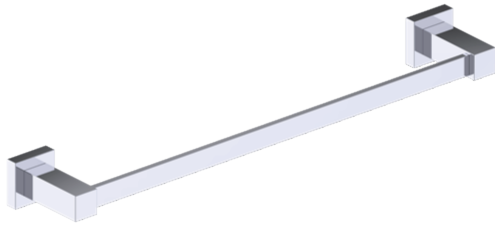

Includes Rosette : 40X4mm
Without Rosette

With Rosette

LISBON COLLECTION

TOWEL BAR 18"

277180

PRODUCT NAME: TOWEL BAR 18"

PRODUCT CODE: 277180

MATERIAL: All-brass construction

WARRANTY:

Lifetime Limited (Residential Use)
One Year (Commercial Use)

NOTE: Dimensions and specifications are subject to change without notice.

LISBON COLLECTION

Large Square Rosette
277SQLG 45X12mm

Small Round Rosette
137RDSM 40X4mm

Large Round Rosette
137RDLG 48X10mm

NOTE: Dimensions and specifications are subject to change without notice.