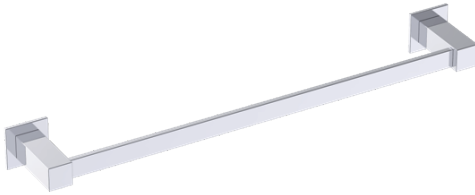

Includes Rosette : 40X4mm
Without Rosette

With Rosette

LISBON COLLECTION

TOWEL BAR 18"

277180

PRODUCT NAME: TOWEL BAR 18"

PRODUCT CODE: 277180

MATERIAL: All-brass construction

KEY FEATURES: Contemporary design. Square base with clean and elongated lines.

STOCKED FINISHES:

- Polished Chrome (99)
- Brushed Nickel (81)
- Polished Nickel (68)
- Matte Black (48)

SPECIAL FINISHES AVAILABLE: 26 options available. Please see our website for full list samples

WARRANTY:

Lifetime Limited (Residential Use)
One Year (Commercial Use)

NOTE: Dimensions and specifications are subject to change without notice.

LISBON COLLECTION

Large Square Rosette
277SQLG 45X12mm

Small Round Rosette
137RDSM 40X4mm

Large Round Rosette
137RDLG 48X10mm

NOTE: Dimensions and specifications are subject to change without notice.