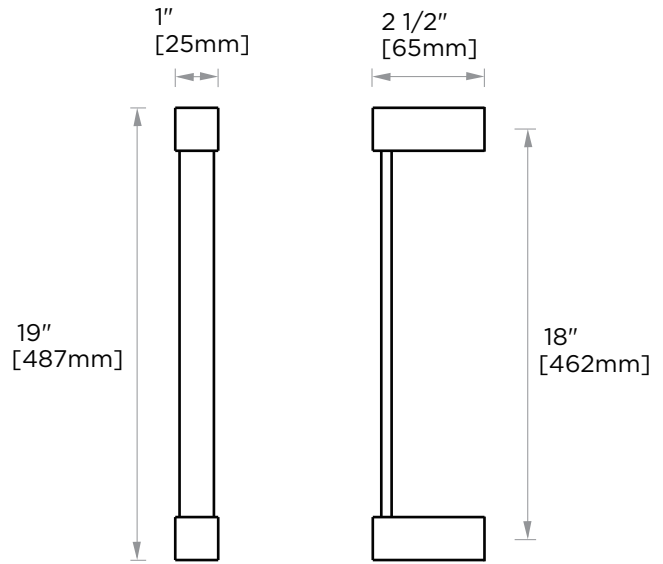

Includes Rosette : 40X4mm
Without Rosette

With Rosette

LISBON COLLECTION

TOWEL BAR 18"

277180

PRODUCT NAME: TOWEL BAR 18"

PRODUCT CODE: 277180

MATERIAL: All-brass construction

WARRANTY:

Lifetime Limited (Residential Use)
One Year (Commercial Use)

NOTE: Dimensions and specifications are subject to change without notice.

LISBON COLLECTION

Large Square Rosette
277SQLG 45X12mm

Small Round Rosette
137RDSM 40X4mm

Large Round Rosette
137RDLG 48X10mm

NOTE: Dimensions and specifications are subject to change without notice.