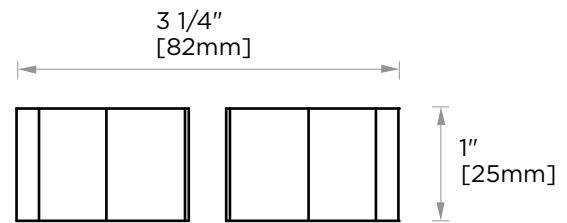

NOTE: Dimensions and specifications are subject to change without notice.