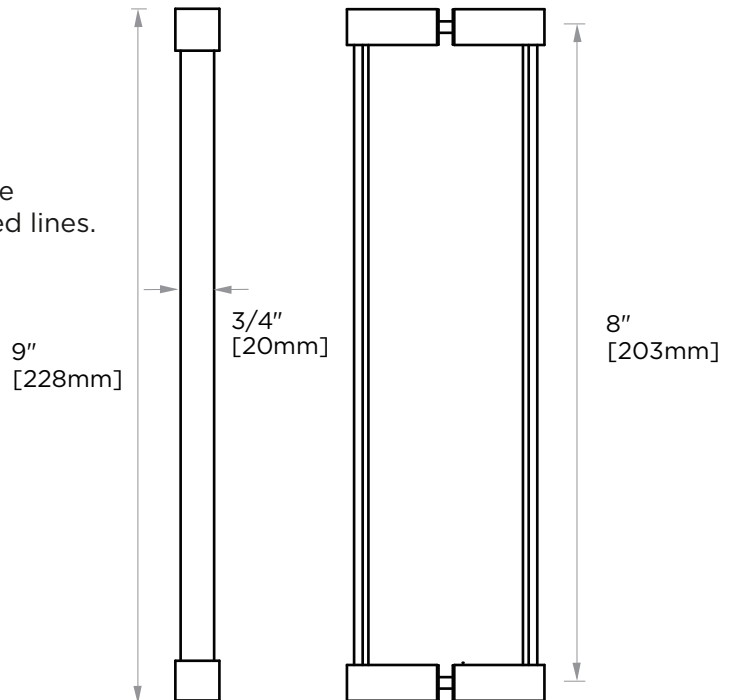

**LISBON COLLECTION**  
**DOUBLE SHOWER**  
**DOOR HANDLE 8"**  
2777808

**PRODUCT NAME:** DOUBLE SHOWER  
DOOR HANDLE 8"

**PRODUCT CODE:** 2777808

**MATERIAL:** All-brass construction

**KEY FEATURES:** Contemporary design. Square  
base with clean and elongated lines.

NOTE: Dimensions and specifications are subject to change without notice.

### GLASS INFO

Glass Hole C-C Distance		
A	8"/203mm	8" Shower Door Handle
	12"/305mm	12" Shower Door Handle
	18"/457mm	18" Shower Door Handle
	24"/610mm	24" Shower Door Handle
	36"/914mm	36" Shower Door Handle
B	1/2" (12mm)	Glass Hole Diameter
C	6-12mm	Glass Thickness