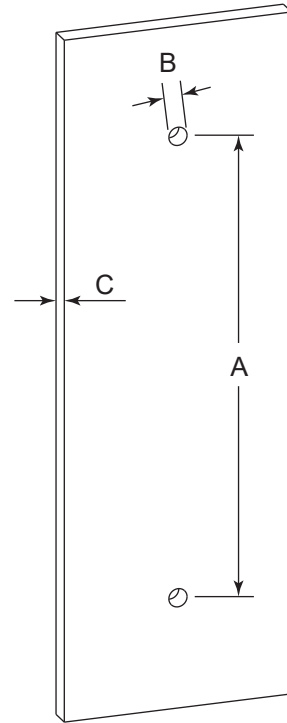

**LISBON COLLECTION**  
**DOUBLE SHOWER**  
**DOOR HANDLE 8"**  
2777808

**PRODUCT NAME:** DOUBLE SHOWER  
DOOR HANDLE 8"

**PRODUCT CODE:** 2777808

**MATERIAL:** All-brass construction

**KEY FEATURES:** Contemporary design. Square  
base with clean and elongated lines.

NOTE: Dimensions and specifications are subject to change without notice.

### HANDLES INFO

Components Included		
①	Handle	X1
②	Set Screw M6	X2
③	Fixing Bracket	X2
④	Rubber Gasket	X4

Mounting Kits Included		
	X1	Allen Key

### GLASS INFO

Glass Hole C-C Distance		
A	8"/203mm	8" Shower Door Handle
	12"/305mm	12" Shower Door Handle
	18"/457mm	18" Shower Door Handle
	24"/610mm	24" Shower Door Handle
	36"/914mm	36" Shower Door Handle
B	1/2" (12mm)	Glass Hole Diameter
C	6-12mm	Glass Thickness