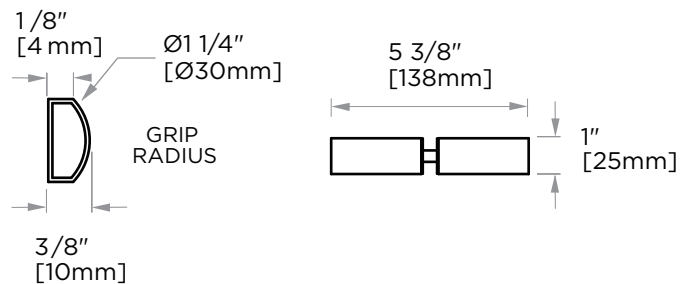

**LISBON COLLECTION**  
**DOUBLE SHOWER**  
**DOOR HANDLE 8"**  
2777808

**PRODUCT NAME:** DOUBLE SHOWER  
DOOR HANDLE 8"

**PRODUCT CODE:** 2777808

**MATERIAL:** All-brass construction

**KEY FEATURES:** Contemporary design. Square  
base with clean and elongated lines.

### GLASS INFO

Glass Hole C-C Distance		
A	8"/203mm	8" Shower Door Handle
	12"/305mm	12" Shower Door Handle
	18"/457mm	18" Shower Door Handle
	24"/610mm	24" Shower Door Handle
	36"/914mm	36" Shower Door Handle
B	1/2" (12mm)	Glass Hole Diameter
C	6-12mm	Glass Thickness