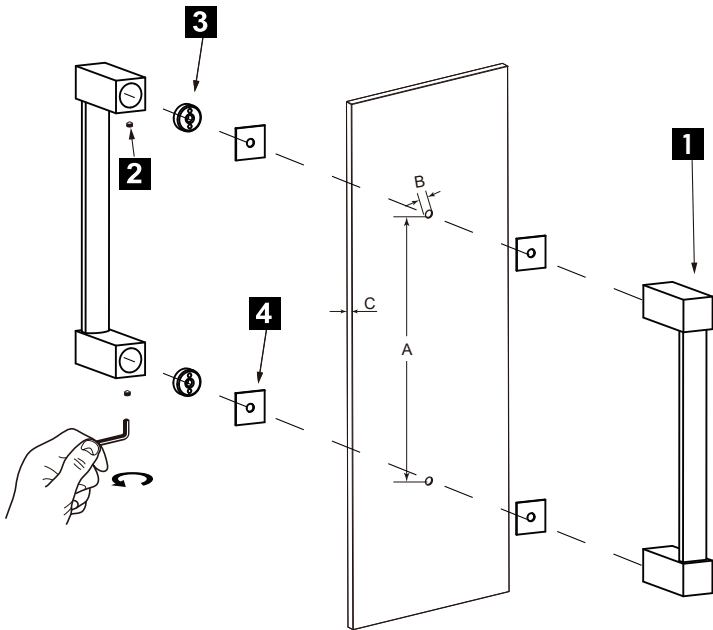

**LISBON COLLECTION**  
**DOUBLE SHOWER**  
**DOOR HANDLE 8"**  
2777808

**PRODUCT NAME:** DOUBLE SHOWER  
DOOR HANDLE 8"

**PRODUCT CODE:** 2777808

**MATERIAL:** All-brass construction

**KEY FEATURES:** Contemporary design. Square  
base with clean and elongated lines.

### HANDLES INFO

Components Included		
①	Handle	X1
②	Set Screw M6	X2
③	Fixing Bracket	X2
④	Rubber Gasket	X4

Mounting Kits Included		
	X1	Allen Key

### GLASS INFO

Glass Hole C-C Distance		
A	8"/203mm	8" Shower Door Handle
	12"/305mm	12" Shower Door Handle
	18"/457mm	18" Shower Door Handle
	24"/610mm	24" Shower Door Handle
	36"/914mm	36" Shower Door Handle
B	1/2" (12mm)	Glass Hole Diameter
C	6-12mm	Glass Thickness