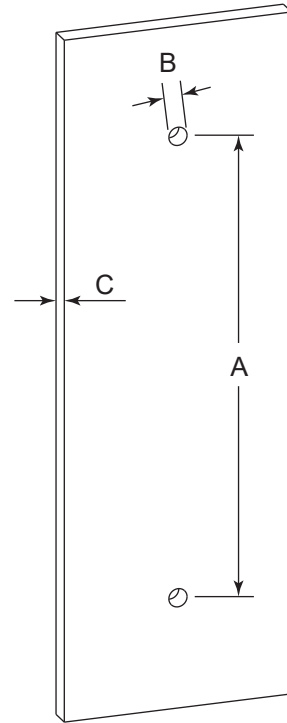

LISBON COLLECTION
DOUBLE SHOWER
DOOR HANDLE 18"
2777818

PRODUCT NAME: DOUBLE SHOWER DOOR HANDLE 18"

PRODUCT CODE: 2777818

MATERIAL: All-brass construction

KEY FEATURES: Contemporary design. Square base with clean and elongated lines.

NOTE: Dimensions and specifications are subject to change without notice.

HANDLES INFO

Components Included		
①	Handle	X1
②	Set Screw M6	X2
③	Fixing Bracket	X2
④	Rubber Gasket	X4

Mounting Kits Included		
	X1	Allen Key

GLASS INFO

Glass Hole C-C Distance		
A	8"/203mm	8" Shower Door Handle
	12"/305mm	12" Shower Door Handle
	18"/457mm	18" Shower Door Handle
	24"/610mm	24" Shower Door Handle
	36"/914mm	36" Shower Door Handle
B	1/2" (12mm)	Glass Hole Diameter
C	6-12mm	Glass Thickness