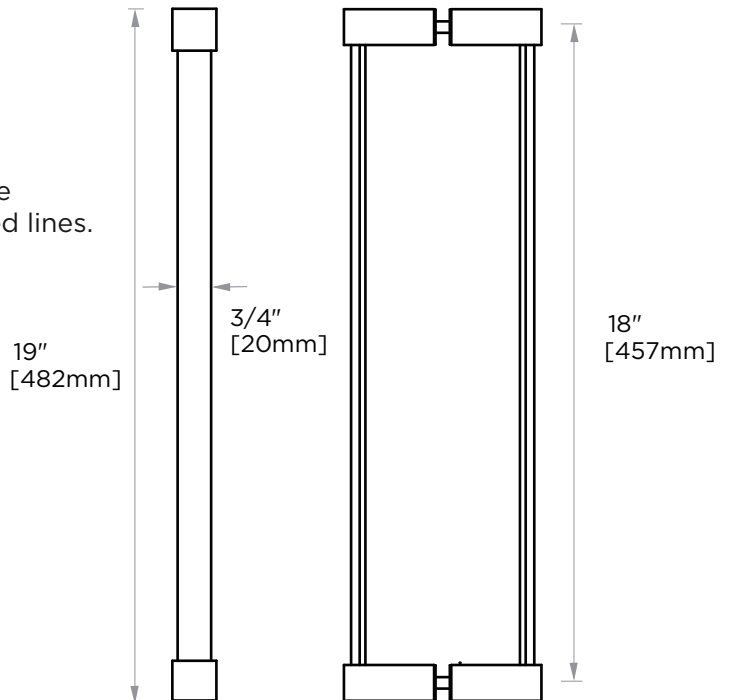

LISBON COLLECTION
DOUBLE SHOWER
DOOR HANDLE 18"
2777818

PRODUCT NAME: DOUBLE SHOWER DOOR HANDLE 18"

PRODUCT CODE: 2777818

MATERIAL: All-brass construction

KEY FEATURES: Contemporary design. Square base with clean and elongated lines.

NOTE: Dimensions and specifications are subject to change without notice.

HANDLES INFO

Components Included		
①	Handle	X1
②	Set Screw M6	X2
③	Fixing Bracket	X2
④	Rubber Gasket	X4

Mounting Kits Included		
	X1	Allen Key

GLASS INFO

Glass Hole C-C Distance		
A	8"/203mm	8" Shower Door Handle
	12"/305mm	12" Shower Door Handle
	18"/457mm	18" Shower Door Handle
	24"/610mm	24" Shower Door Handle
	36"/914mm	36" Shower Door Handle
B	1/2" (12mm)	Glass Hole Diameter
C	6-12mm	Glass Thickness