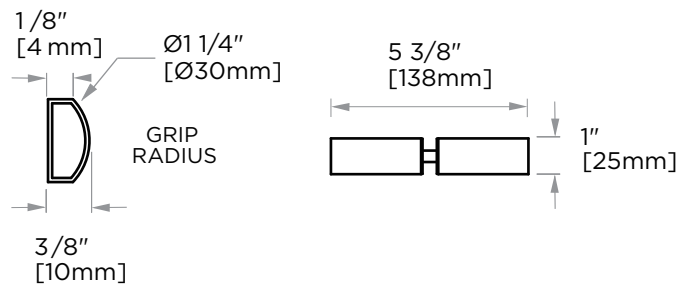

LISBON COLLECTION
DOUBLE SHOWER
DOOR HANDLE 18"
2777818

PRODUCT NAME: DOUBLE SHOWER DOOR HANDLE 18"

PRODUCT CODE: 2777818

MATERIAL: All-brass construction

KEY FEATURES: Contemporary design. Square base with clean and elongated lines.

NOTE: Dimensions and specifications are subject to change without notice.

HANDLES INFO

Components Included		
①	Handle	X1
②	Set Screw M6	X2
③	Fixing Bracket	X2
④	Rubber Gasket	X4

Mounting Kits Included		
	X1	Allen Key

GLASS INFO

Glass Hole C-C Distance		
A	8"/203mm	8" Shower Door Handle
	12"/305mm	12" Shower Door Handle
	18"/457mm	18" Shower Door Handle
	24"/610mm	24" Shower Door Handle
	36"/914mm	36" Shower Door Handle
B	1/2" (12mm)	Glass Hole Diameter
C	6-12mm	Glass Thickness