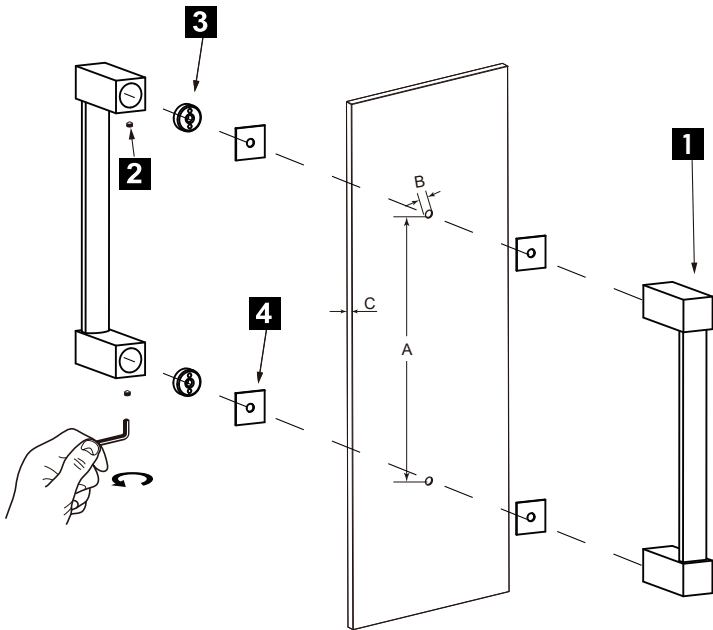

LISBON COLLECTION
DOUBLE SHOWER
DOOR HANDLE 18"
2777818

PRODUCT NAME: DOUBLE SHOWER DOOR HANDLE 18"

PRODUCT CODE: 2777818

MATERIAL: All-brass construction

KEY FEATURES: Contemporary design. Square base with clean and elongated lines.

NOTE: Dimensions and specifications are subject to change without notice.

HANDLES INFO

Components Included		
①	Handle	X1
②	Set Screw M6	X2
③	Fixing Bracket	X2
④	Rubber Gasket	X4

Mounting Kits Included		
	X1	Allen Key

GLASS INFO

Glass Hole C-C Distance		
A	8"/203mm	8" Shower Door Handle
	12"/305mm	12" Shower Door Handle
	18"/457mm	18" Shower Door Handle
	24"/610mm	24" Shower Door Handle
	36"/914mm	36" Shower Door Handle
B	1/2" (12mm)	Glass Hole Diameter
C	6-12mm	Glass Thickness

* Can be used with extension kit for thicker doors

NOTE: Dimensions and specifications are subject to change without notice.