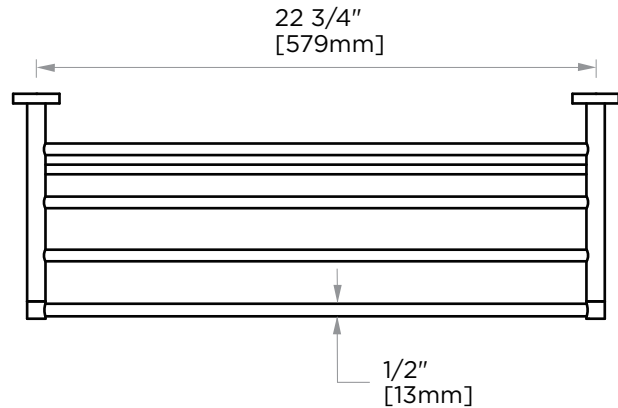

CIRCO COLLECTION
**TOWEL SHELF W/
TOWEL BAR 24"**
365442

PRODUCT NAME: TOWEL SHELF W/
TOWEL BAR 24"

PRODUCT CODE: 365442

MATERIAL: All-brass construction

KEY FEATURES: Contemporary design with
a twist to a tubular style.