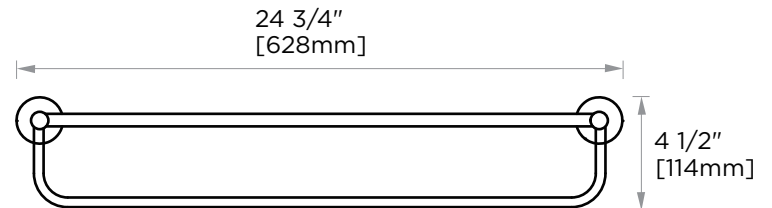

WARRANTY:

Lifetime Limited (Residential Use)
One Year (Commercial Use)

NOTE: Dimensions and specifications are subject to change without notice.