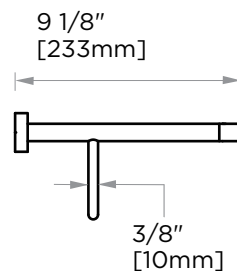

WARRANTY:

Lifetime Limited (Residential Use)
One Year (Commercial Use)

NOTE: Dimensions and specifications are subject to change without notice.