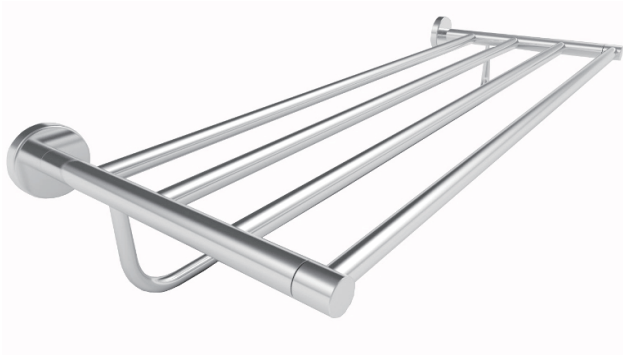

CIRCO COLLECTION
**TOWEL SHELF W/
TOWEL BAR 24"**
365442

PRODUCT NAME: TOWEL SHELF W/
TOWEL BAR 24"

PRODUCT CODE: 365442

MATERIAL: All-brass construction

KEY FEATURES: Contemporary design with
a twist to a tubular style.