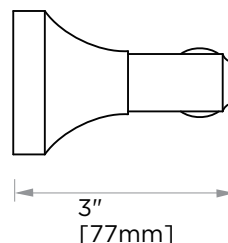

WARRANTY:

Lifetime Limited (Residential Use)
One Year (Commercial Use)

NOTE: Dimensions and specifications are subject to change without notice.