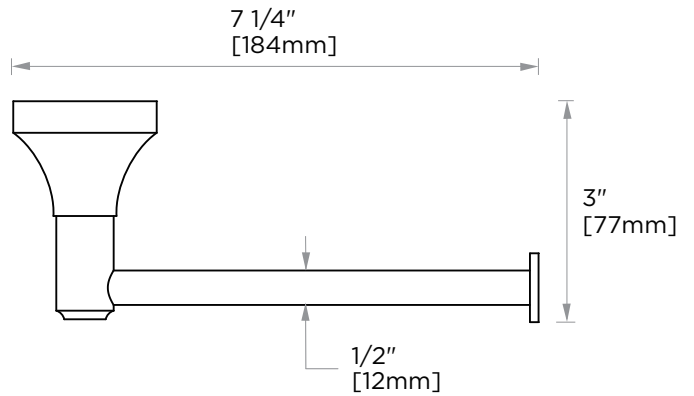

### TISSUE HOLDER 390151

**PRODUCT NAME:** TISSUE HOLDER

**PRODUCT CODE:** 390151

**MATERIAL:** All-brass construction

**KEY FEATURES:** Contemporary design. With bell-shaped anchors and tubular elements.

NOTE: Dimensions and specifications are subject to change without notice.