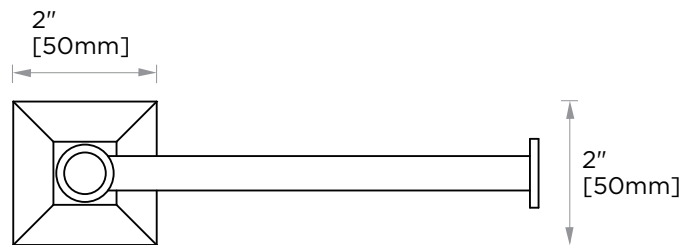

WARRANTY:

Lifetime Limited (Residential Use)
One Year (Commercial Use)

NOTE: Dimensions and specifications are subject to change without notice.