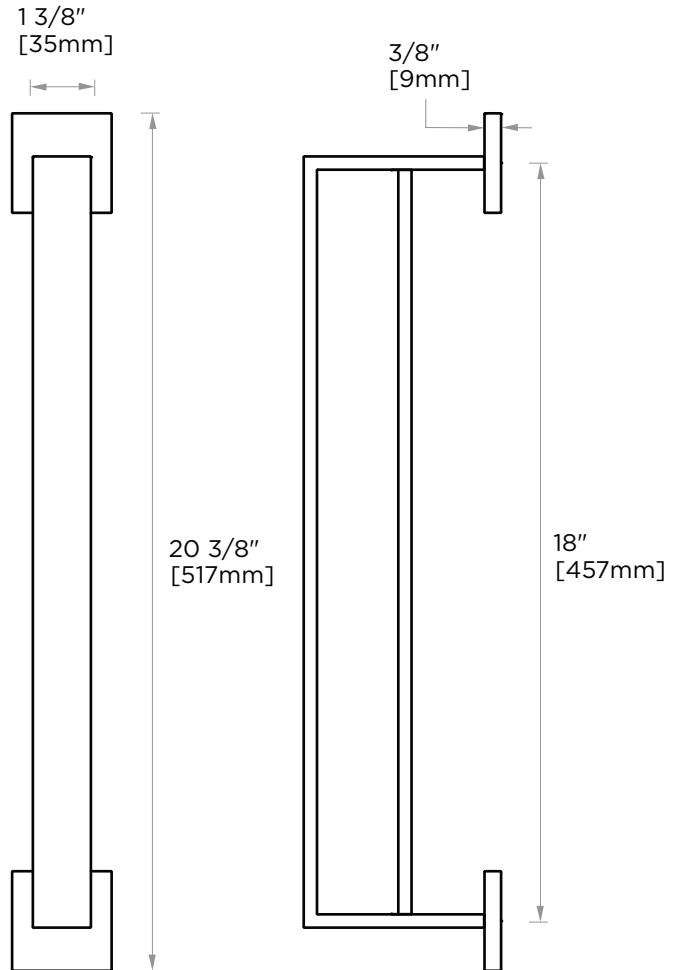

**HAMBURG
COLLECTION**
**DOUBLE
TOWEL BAR 18"**
440182

PRODUCT NAME: DOUBLE TOWEL BAR 18"

PRODUCT CODE: 440182

MATERIAL: All-brass construction

KEY FEATURES: Transitional design.
Rectangular bold solid style.

NOTE: Dimensions and specifications are subject to change without notice.