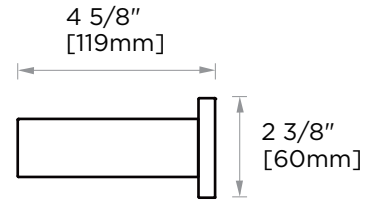

**HAMBURG
COLLECTION**
**DOUBLE
TOWEL BAR 18"**
440182

PRODUCT NAME: DOUBLE TOWEL BAR 18"

PRODUCT CODE: 440182

MATERIAL: All-brass construction

KEY FEATURES: Transitional design.
Rectangular bold solid style.

NOTE: Dimensions and specifications are subject to change without notice.