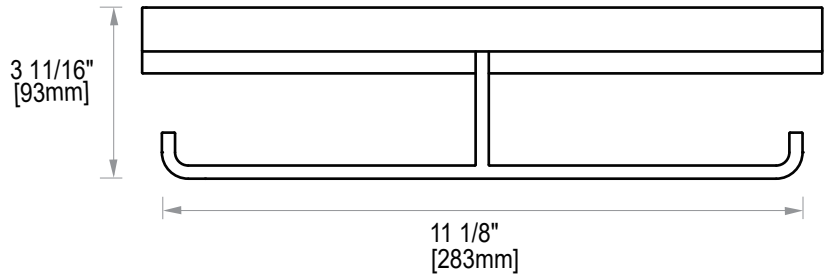

NOTE: Dimensions and specifications are subject to change without notice.