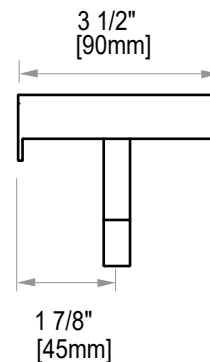

NOTE: Dimensions and specifications are subject to change without notice.