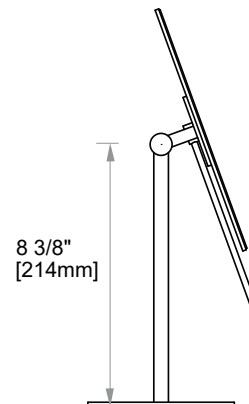

NOTE: Dimensions and specifications are subject to change without notice.