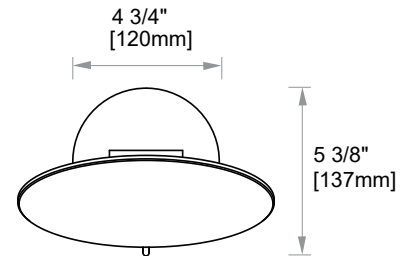

NOTE: Dimensions and specifications are subject to change without notice.