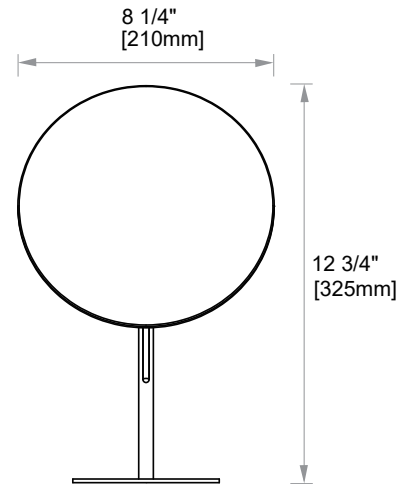

NOTE: Dimensions and specifications are subject to change without notice.