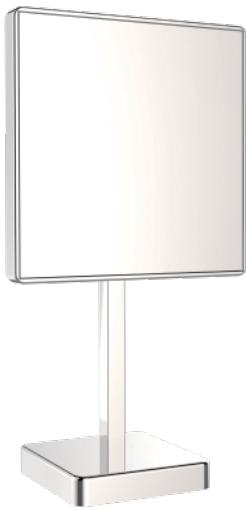

## COSMETIC MIRRORS

8" Mirror

Magnification: 3X

Item #: KCM-FS-SQ-8

### FEATURES

- 3X magnification
- Modern styling
- Durable finishes