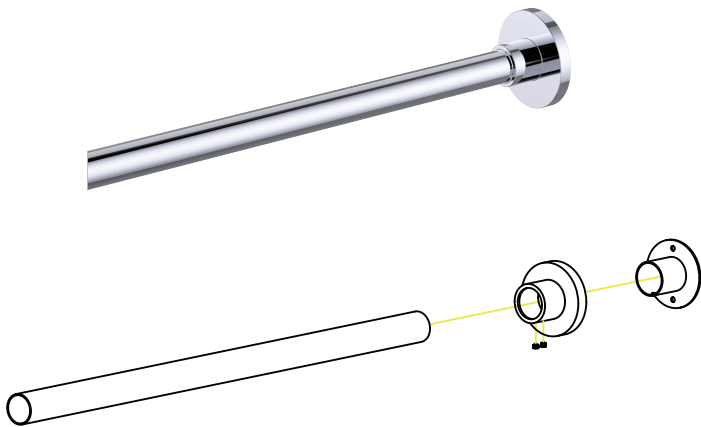

SHOWER ROD

SHOWER ROD ROUND 6'

Item # KSRZ-RD-5SS

Item # KSRZ-RD-6SS

FEATURES

- Modern styling
- Durable finishes
- Concealed installation

WARRANTY

- Lifetime limited (Residential use)
- One Year (Commercial use)

FINISHES STOCKED IN

- Polished
- Satin

MOUNTING HARDWARE

Mounting kit included

Note: Dimensions and specifications are subject to change without notice.