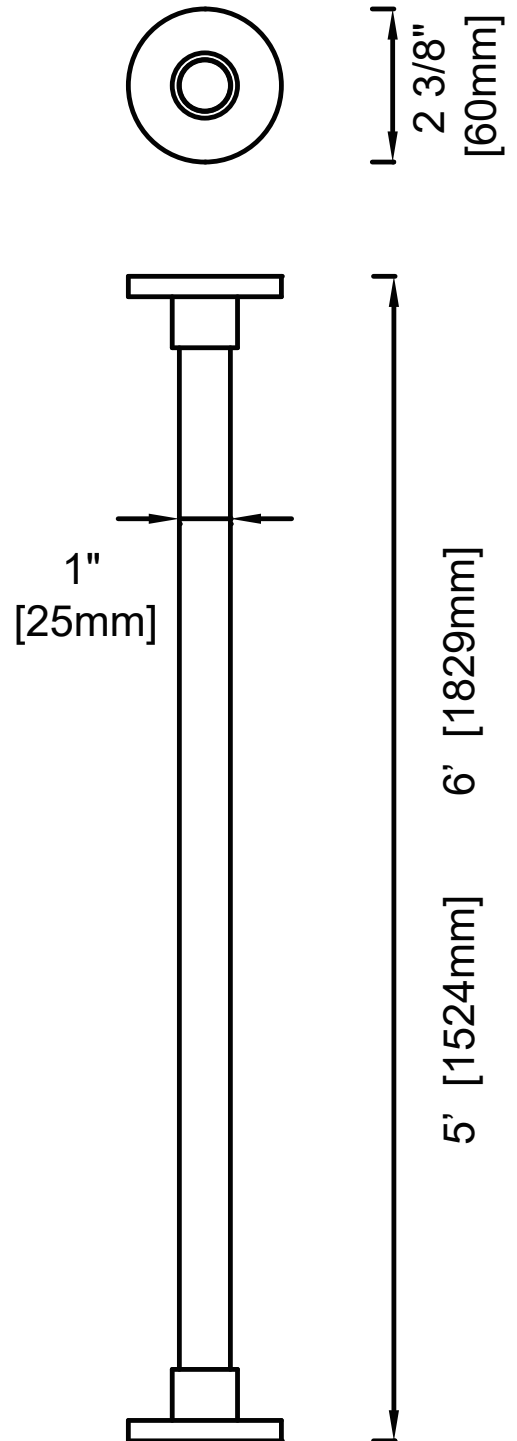

SHOWER ROD

SHOWER ROD ROUND 6'

Item # KSRZ-RD-5SS

Item # KSRZ-RD-6SS

FEATURES

- Modern styling
- Durable finishes
- Concealed installation

WARRANTY

- Lifetime limited (Residential use)
- One Year (Commercial use)

FINISHES STOCKED IN

- Polished
- Satin

MOUNTING HARDWARE

Mounting kit included

Note: Dimensions and specifications are subject to change without notice.