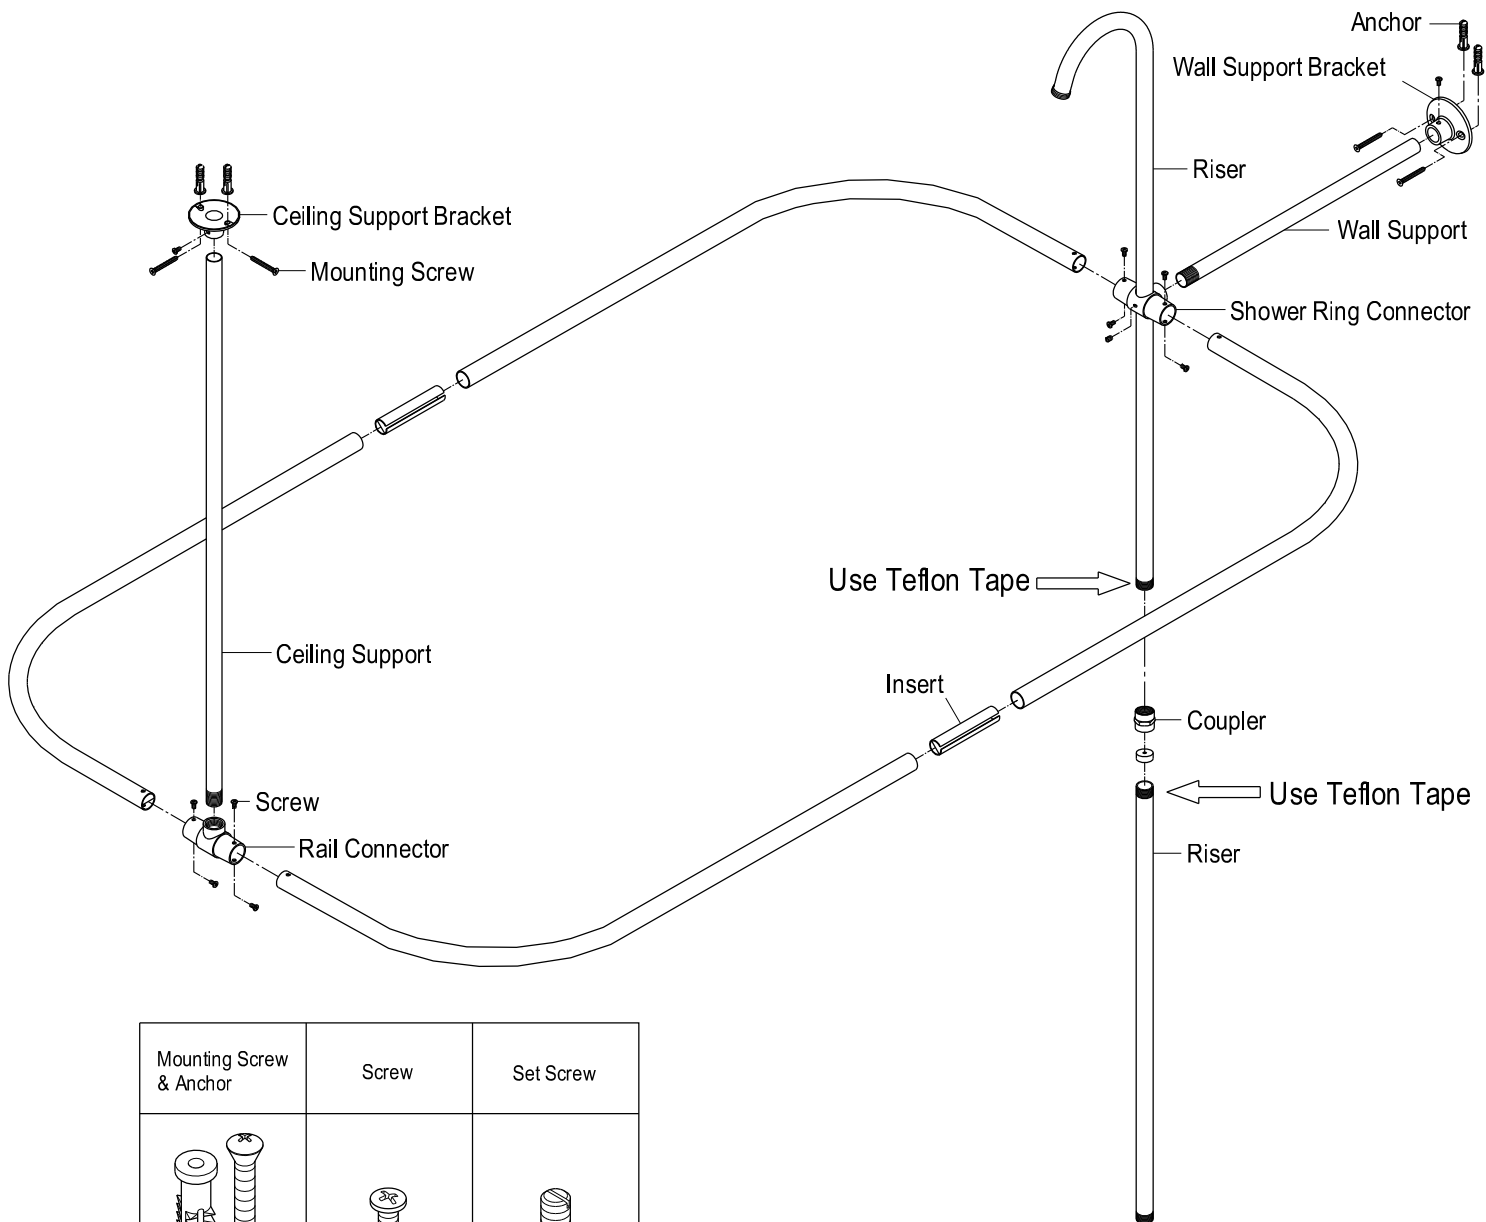

KINGSTON BRASS

THE TRADITION OF FINE BRASS

Installation Instructions For Use With KB's Shower Riser Bath Supply

BEFORE BEGINNING INSTALLATION

1. Flush plumbing lines to clear debris in pipe and plumbing lines to avoid existing dogs into waterway & cartridge system of new faucet fixture.
2. Shut off both supply lines after flushing

Mounting Screw & Anchor	Screw	Set Screw
		
4 Pcs	10 Pcs	1 Pc

www.kingstonbrass.com

TOLL-FREE CUSTOMER SERVICE: 1-877-2-KBRASS

TECHNICAL SUPPORT E-mail: service@kingstonbrass.com

12775 Reservoir Street, Chino, CA91710