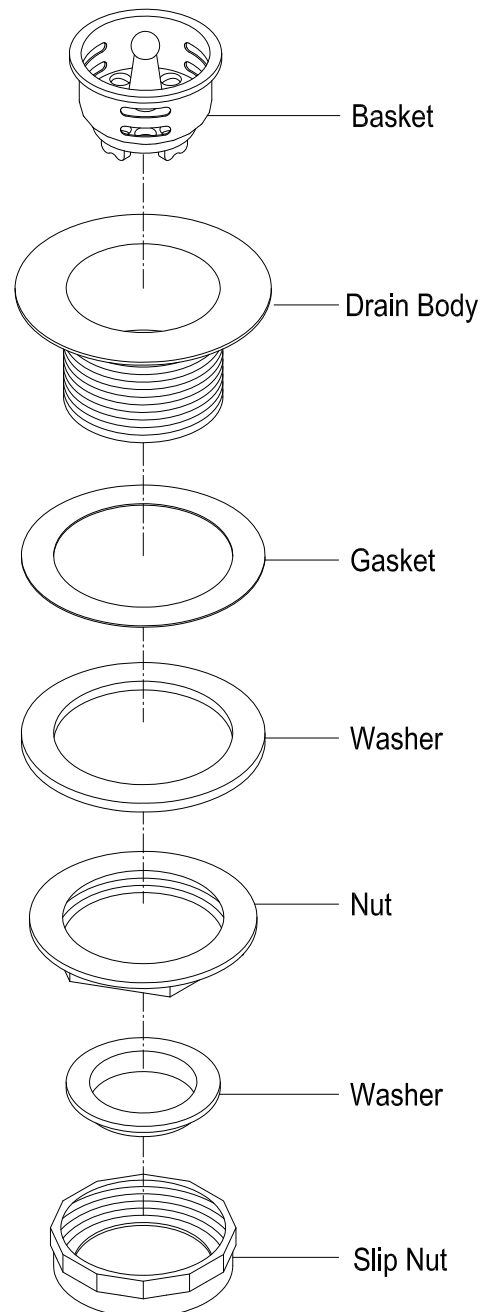

KINGSTON

KITCHEN & BATH

INSTALLATION INSTRUCTIONS

Basket Strainer

NOTE: USE TEFLON TAPE ON ALL THREADED CONNECTIONS

www.kingstonbrass.com

TOLL-FREE CUSTOMER SERVICE: 1-877-2-KBRASS

TECHNICAL SUPPORT E-mail: service@kingstonbrass.com