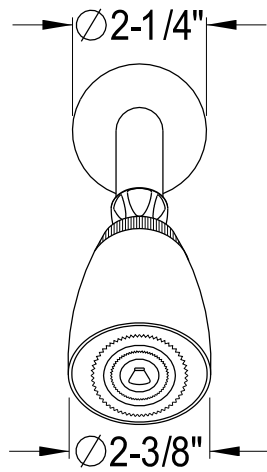

# KB241, 2,8SO

Twin Handles Tub & Shower Faucet, Shower Only

Min:  $2-1/2"$   
Max:  $3-11/16"$