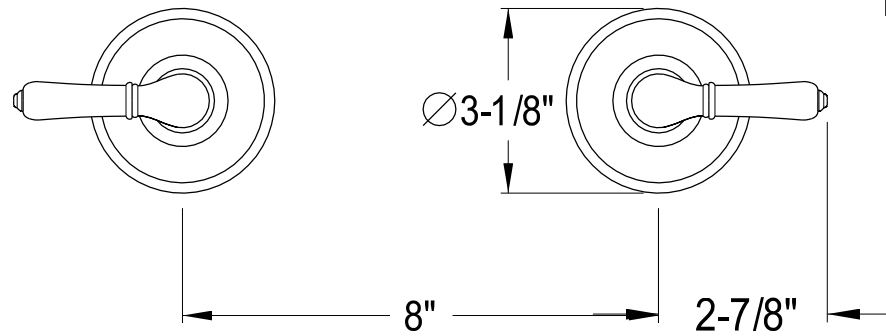

# KB241, 2,8SO

Twin Handles Tub & Shower Faucet, Shower Only

Min:  $2-1/2"$   
Max:  $3-11/16"$