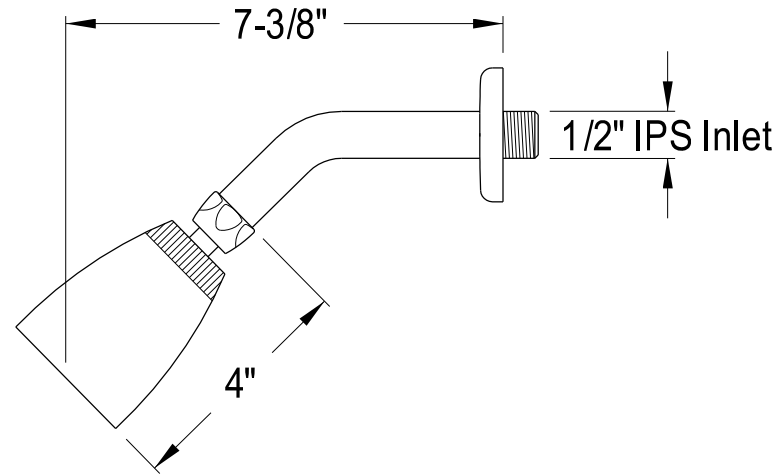

# KB241, 2,8SO

Twin Handles Tub & Shower Faucet, Shower Only

Min:  $2-1/2"$   
Max:  $3-11/16"$