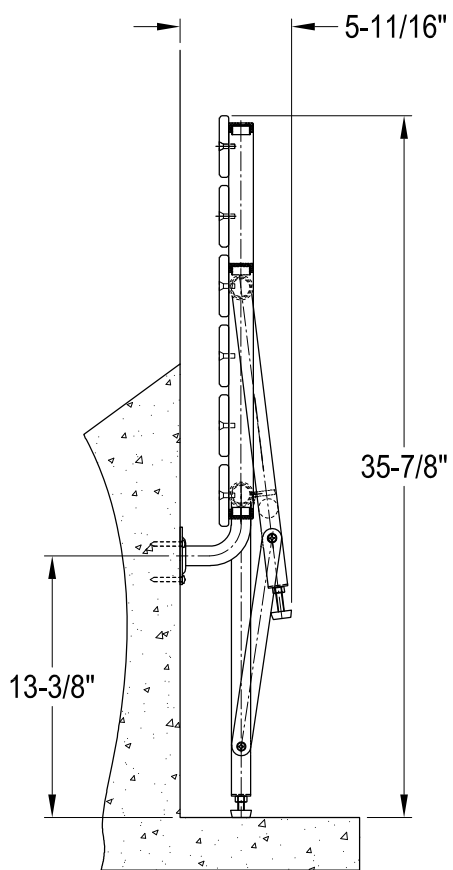

# KBSS2821P, MW

Wall Mounted Fold Down Shower Seat With Legs Support

M8 x 50 (4 pcs)

Folded Up View