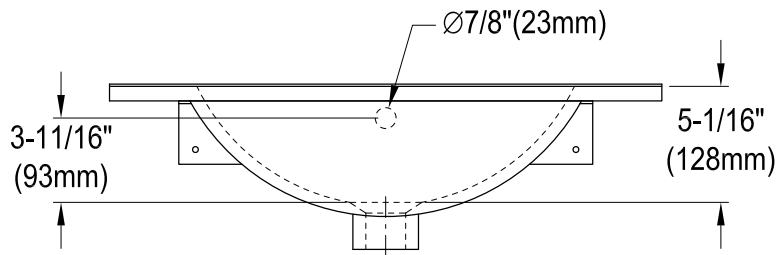

LBT24187W38

24" X 18" Ceramic Vanity Top

VSPLBRKT (1 pc)