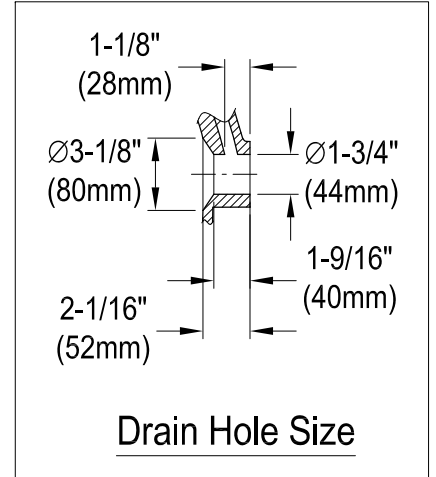

LBT24187W38

24" X 18" Ceramic Vanity Top

VSPLBRKT (1 pc)