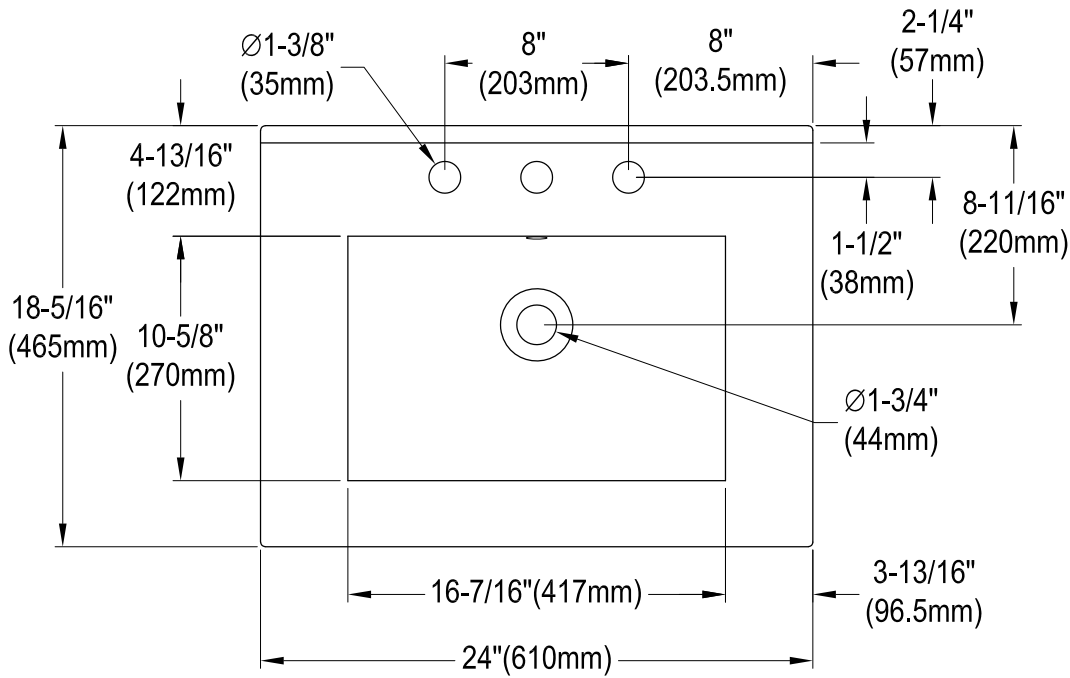

LBT24187W38

24" X 18" Ceramic Vanity Top

VSPLBRKT (1 pc)