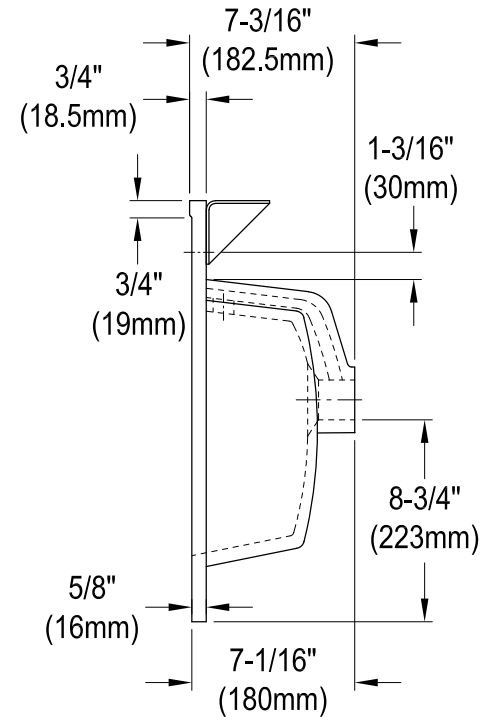

LBT24187W38

24" X 18" Ceramic Vanity Top

VSPLBRKT (1 pc)