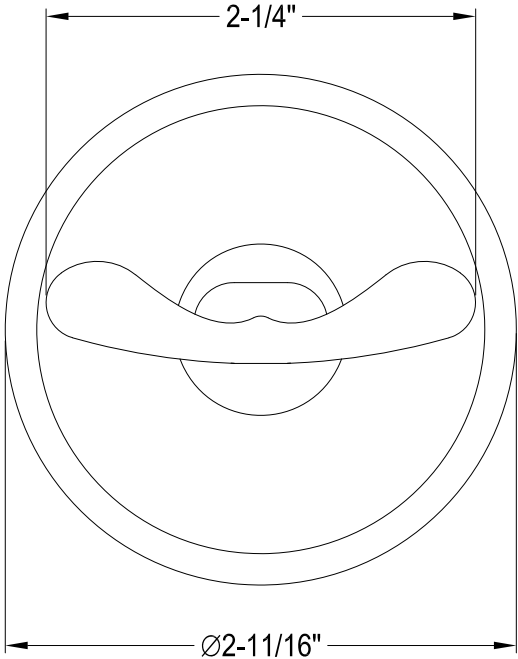

BA312MB,C,PB,ORB,SN

18" Towel Bar

BA314C,PB,ORB,SN

Towel Ring

BA317MB,C,PB,ORB,SN

Robe Hook

BA318MB,C,PB,ORB,SN

Toilet Paper Holder