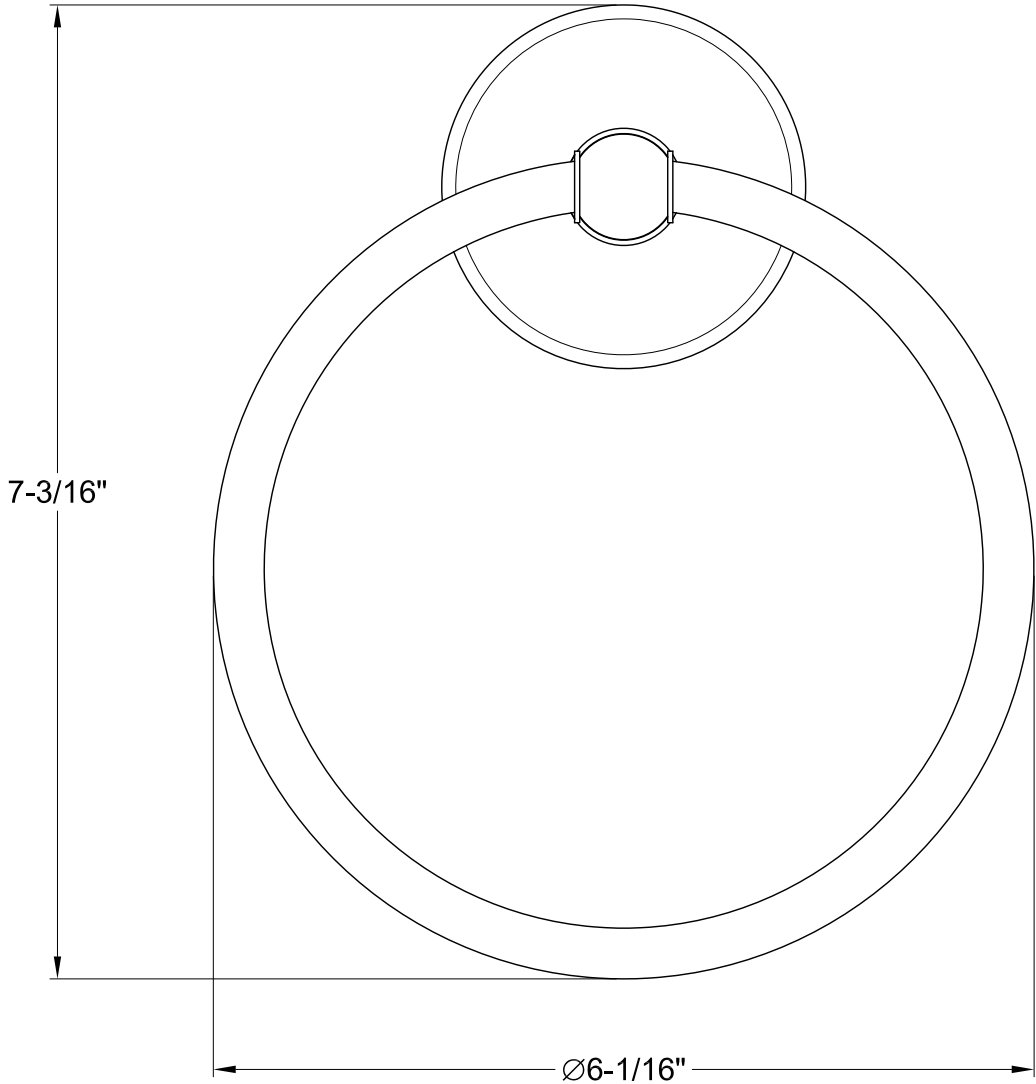

BA312MB,C,PB,ORB,SN

18" Towel Bar

BA314C,PB,ORB,SN

Towel Ring

BA317MB,C,PB,ORB,SN

Robe Hook

BA318MB,C,PB,ORB,SN

Toilet Paper Holder